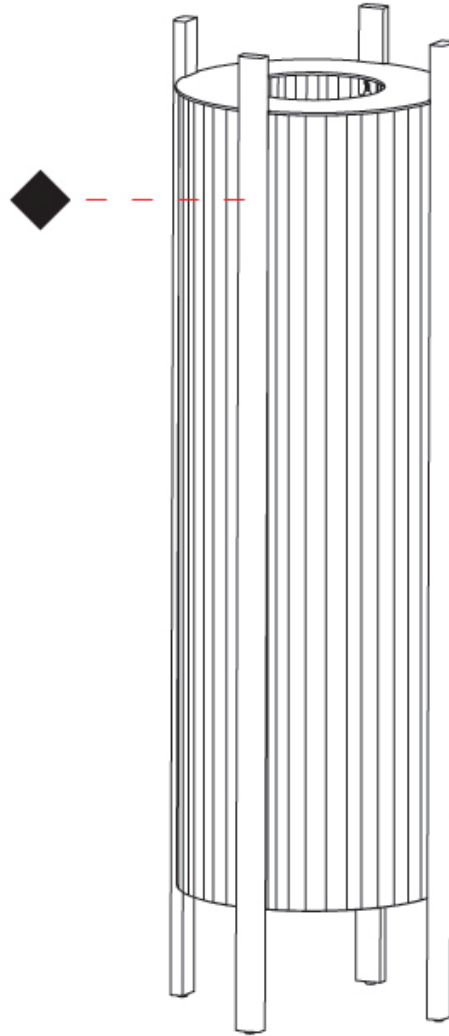

### PHYSICAL

Shape: Oval \_\_\_\_\_  
Diameter (mm): 340 \_\_\_\_\_  
Diameter (in): 13 3/8 \_\_\_\_\_  
Height (mm): 1105 \_\_\_\_\_  
Height (in): 43 1/2 \_\_\_\_\_  
Light Distribution: Omnidirectional \_\_\_\_\_  
Diffuser: Translucent Lampshade \_\_\_\_\_  
Fixture Finish: MBQ / VIW \_\_\_\_\_  
Fixture Material: Wood / Polyscreen \_\_\_\_\_

## ROL PORTABLE

D94069-

PROJECT

TYPE

SPECIFIER

QUANTITY

DATE

D