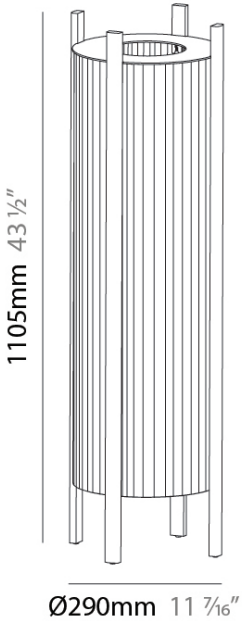

PROJECT	_____
TYPE	_____
SPECIFIER	_____
QUANTITY	_____
DATE	_____

ROL PORTABLE

D94069-
base number   Finish
                         Options

1. To build a product code in our configurator select the specify button on the base model # product page
2. To build a manual product code on this datasheet choose from the options listed below in blue font and add the suffix to the base model #

GENERAL

Series: Rol _____
Brand: Milan _____
Division: Design _____
Mounting Type: Portable _____
Mounting Location: Floor _____
Subcategory: Floor _____

PHYSICAL

Shape: Oval _____
Diameter (mm): 340 _____
Diameter (in): 13 3/8 _____
Height (mm): 1105 _____
Height (in): 43 1/2 _____
Light Distribution: Omnidirectional _____
Diffuser: Translucent Lampshade _____
Fixture Finish: MBQ / VIW _____
Fixture Material: Wood / Polyscreen _____

ELECTRICAL

Number of Lamps: 1 _____
Lamp Type: LED Retrofit _____
Lamp Shape: A19 _____
Bulb Included: Bulb Not Included _____
Max. Wattage Per Lamp (W): 12 _____
Lamp Base: E26 _____
Input Voltage (V): 120 _____
Upon Request: 277Vac / GU24 _____

RATINGS AND CERTIFICATIONS

Certified By: CSA Certified to UL and CSA Standards _____
IP rating: IP55 _____