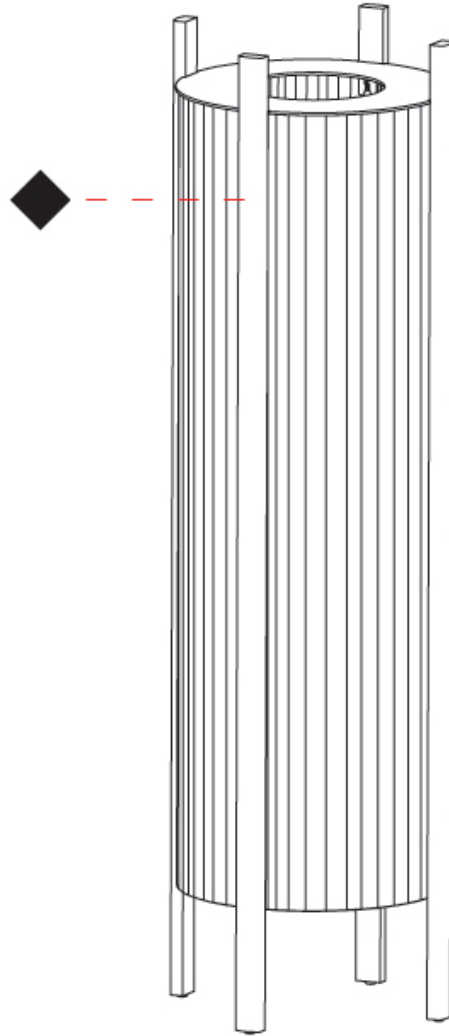

ROL PORTABLE

D94069-

PROJECT

TYPE

SPECIFIER

QUANTITY

DATE

D