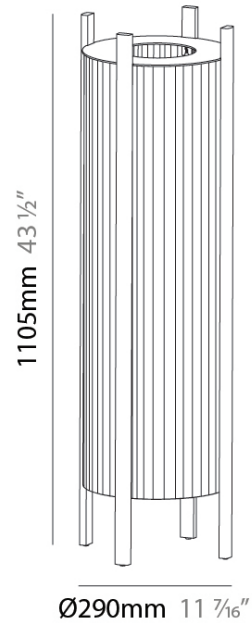

ROL PORTABLE

D94069-

base number   Finish
Options

1. To build a product code in our configurator select the specify button on the base model # product page
2. To build a manual product code on this datasheet choose from the options listed below in blue font and add the suffix to the base model #

GENERAL

Series: Rol _____
Partner: Milan _____
Division: Design _____
Installation: Portable _____
Product Type: Floor _____
Mounting Location: Floor _____

PHYSICAL

Shape: Oval _____
Diameter (mm): 340 _____
Diameter (in): 13 3/8 _____
Height (mm): 1105 _____
Height (in): 43 1/2 _____
Diffuser: Translucent Lampshade _____
Fixture Finish: MBQ / VIW _____
Fixture Material: Wood / Polyscreen _____

ELECTRICAL

Number of Lamps: 1 _____
Lamp Type: LED Retrofit _____
Lamp Shape: A19 _____
Bulb Included: Bulb Not Included _____
Max. Wattage Per Lamp (W): 12 _____
Lamp Base: E26 _____
Input Voltage (V): 120 _____
Upon Request: 277Vac / GU24 _____

RATINGS AND CERTIFICATIONS

Certified By: CSA Certified to UL and CSA Standards _____
IP rating: IP55 _____