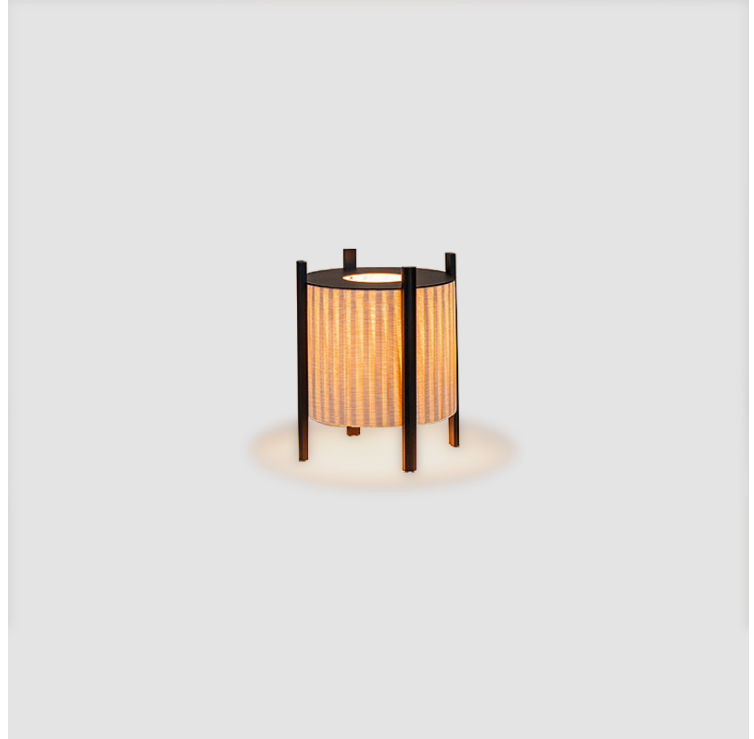

ROL PORTABLE

D94071-

base number   Finish
Options

1. To build a product code in our configurator select the specify button on the base model # product page
2. To build a manual product code on this datasheet choose from the options listed below in blue font and add the suffix to the base model #

GENERAL

Series: Rol
Brand: Milan
Division: Design
Mounting Type: Portable
Mounting Location: Floor
Subcategory: Floor

PHYSICAL

Shape: Abstract
Diameter (mm): 390
Diameter (in): 15 ³/₈
Height (mm): 390
Height (in): 17 ¹¹/₁₆
Light Distribution: Omnidirectional
Diffuser: Translucent Lampshade
Fixture Finish: MBQ / VIW
Fixture Material: Wood / Polyscreen

ELECTRICAL

Number of Lamps: 1
Lamp Type: LED Retrofit
Lamp Shape: A19
Bulb Included: Bulb Not Included
Max. Wattage Per Lamp (W): 12
Lamp Base: E26
Input Voltage (V): 120
Upon Request: 277Vac / GU24

RATINGS AND CERTIFICATIONS

Certified By: CSA Certified to UL and CSA Standards
IP rating: IP55

PROJECT
TYPE
SPECIFIER
QUANTITY
DATE