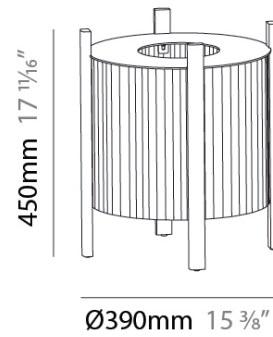

ROL PORTABLE

D94071-

base number   Finish
Options

1. To build a product code in our configurator select the specify button on the base model # product page
2. To build a manual product code on this datasheet choose from the options listed below in blue font and add the suffix to the base model #

GENERAL

Series: Rol
Brand: Milan
Division: Design
Mounting Type: Portable
Mounting Location: Floor
Subcategory: Floor

PHYSICAL

Shape: Abstract
Diameter (mm): 390
Diameter (in): 15 ³/₈
Height (mm): 390
Height (in): 17 ¹¹/₁₆
Light Distribution: Omnidirectional
Diffuser: Translucent Lampshade
Fixture Finish: MBQ / VIW
Fixture Material: Wood / Polyscreen

ELECTRICAL

Number of Lamps: 1
Lamp Type: LED Retrofit
Lamp Shape: A19
Bulb Included: Bulb Not Included
Max. Wattage Per Lamp (W): 12
Lamp Base: E26
Input Voltage (V): 120
Upon Request: 277Vac / GU24

RATINGS AND CERTIFICATIONS

Certified By: CSA Certified to UL and CSA Standards
IP rating: IP55

PROJECT
TYPE
SPECIFIER
QUANTITY
DATE