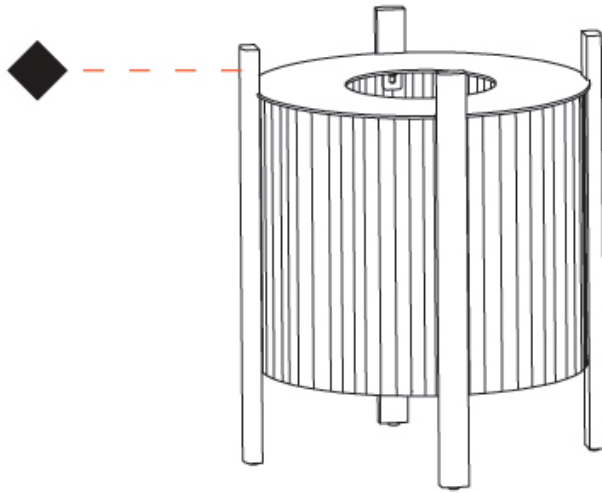

ROL PORTABLE

D94071-

PROJECT

TYPE

SPECIFIER

QUANTITY

DATE

D