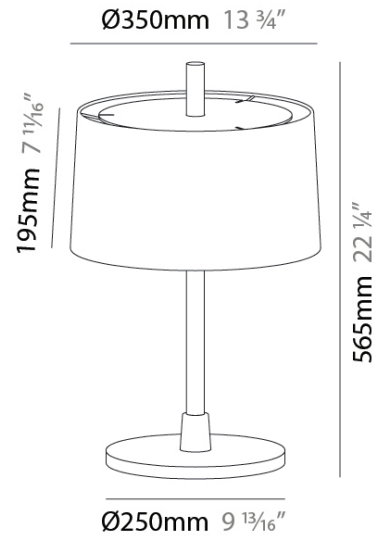

LINOOD PORTABLE

D94073

base number

1. To build a product code in our configurator select the specify button on the base model # product page
2. To build a manual product code on this datasheet choose from the options listed below in blue font and add the suffix to the base model #

GENERAL

Series: Linood
Brand: Milan
Division: Design
Mounting Type: Portable
Mounting Location: Table
Subcategory: Table

PHYSICAL

Shape: Abstract
Diameter (mm): 350
Diameter (in): 13 3/4
Height (mm): 565
Height (in): 22 1/4
Light Distribution: Direct / Indirect
Diffuser: Linen Shade
Fixture Material: Oak Wood
Cable Details: 2100mm / 82 11/16"
Upon Request: Bolt Down

ELECTRICAL

Number of Lamps: 2
Lamp Type: LED Retrofit
Bulb Included: Bulb Not Included
Total Output Wattage (W): 24
Max. Wattage Per Lamp (W): 12
Lamp Base: E26
Input Voltage (V): 120
Upon Request: 277Vac / GU24

RATINGS AND CERTIFICATIONS

Certified By: CSA Certified to UL and CSA Standards
IP rating: IP20

PROJECT
TYPE
SPECIFIER
QUANTITY
DATE