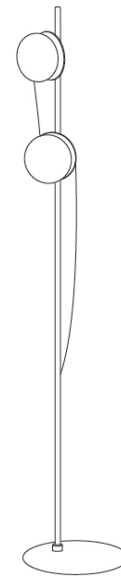

1710mm 67 ⁵/₁₆"

Ø320mm 12 ⁵/₈"