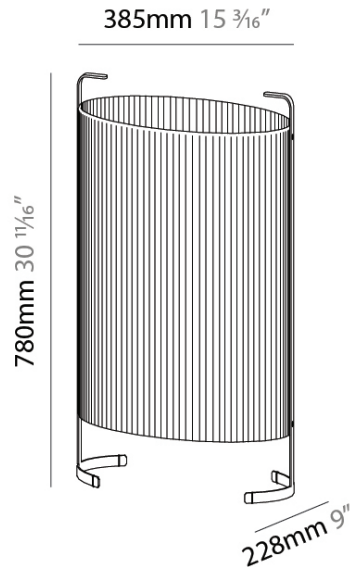

AMID PORTABLE

D94076

base number

1. To build a product code in our configurator select the specify button on the base model # product page
2. To build a manual product code on this datasheet choose from the options listed below in blue font and add the suffix to the base model #

GENERAL

Series: Amid _____
Brand: Milan _____
Division: Design _____
Mounting Type: Portable _____
Mounting Location: Floor _____
Subcategory: Floor _____

PHYSICAL

Shape: Oval _____
Length (mm): 385 _____
Length (in): 15 ³/₁₆ _____
Width (mm): 228 _____
Width (in): 9 _____
Height (mm): 780 _____
Height (in): 30 ¹¹/₁₆ _____
Light Distribution: Omnidirectional _____
Diffuser: Glass - Acid-Satin Opal _____
Fixture Finish: MBQ _____
Fixture Material: Steel / Polyscreen / Glass _____

ELECTRICAL

Lamp Type: LED Retrofit _____
Lamp Shape: A19 _____
Bulb Included: Bulb Not Included _____
Total Output Wattage (W): 12 _____
Max. Wattage Per Lamp (W): 12 _____
Lamp Base: E26 _____
Input Voltage (V): 120 _____
Upon Request: 277Vac / GU24 _____

RATINGS AND CERTIFICATIONS

Certified By: CSA Certified to UL and CSA Standards _____
IP rating: IP55 _____