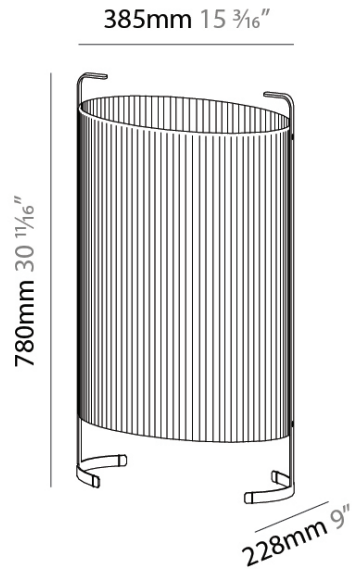

AMID PORTABLE

D94076

base number

1. To build a product code in our configurator select the specify button on the base model # product page
2. To build a manual product code on this datasheet choose from the options listed below in blue font and add the suffix to the base model #

GENERAL

Series: Amid _____
Partner: Milan _____
Division: Design _____
Installation: Portable _____
Product Type: Floor _____
Mounting Location: Floor _____

PHYSICAL

Shape: Oval _____
Length (mm): 385 _____
Length (in): 15 ³/₁₆ _____
Width (mm): 228 _____
Width (in): 9 _____
Height (mm): 780 _____
Height (in): 30 ¹¹/₁₆ _____
Diffuser: Glass - Acid-Satin Opal _____
Fixture Finish: MBQ _____
Fixture Material: Steel / Polyscreen / Glass _____
Primary Material: Fabric _____

ELECTRICAL

Lamp Type: LED Retrofit _____
Lamp Shape: A19 _____
Bulb Included: Bulb Not Included _____
Total Output Wattage (W): 12 _____
Max. Wattage Per Lamp (W): 12 _____
Lamp Base: E26 _____
Input Voltage (V): 120 _____
Upon Request: 277Vac / GU24 _____

RATINGS AND CERTIFICATIONS

Certified By: CSA Certified to UL and CSA Standards _____
IP rating: IP55 _____