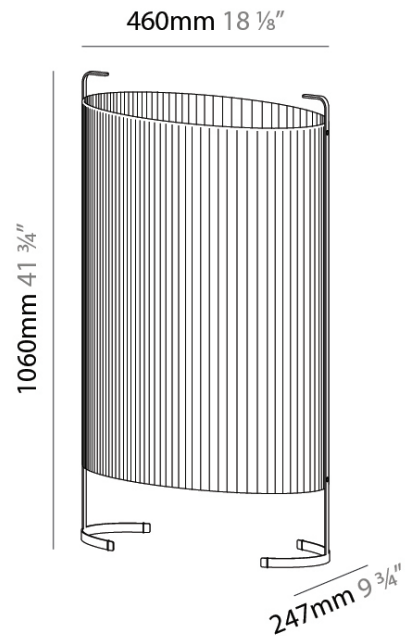

PROJECT	_____
TYPE	_____
SPECIFIER	_____
QUANTITY	_____
DATE	_____

AMID PORTABLE

D94077

base number

1. To build a product code in our configurator select the specify button on the base model # product page
2. To build a manual product code on this datasheet choose from the options listed below in blue font and add the suffix to the base model #

GENERAL

Series: Amid
Partner: Milan
Division: Design
Installation: Portable
Product Type: Floor
Mounting Location: Floor

PHYSICAL

Shape: Oval
Length (mm): 460
Length (in): 18 1/8
Width (mm): 247
Width (in): 9 3/4
Height (mm): 1060
Height (in): 41 3/4
Diffuser: Glass - Acid-Satin Opal
Fixture Finish: MBQ
Fixture Material: Steel / Polyscreen / Glass
Primary Material: Fabric

ELECTRICAL

Lamp Type: LED Retrofit
Lamp Shape: A19
Bulb Included: Bulb Not Included
Total Output Wattage (W): 12
Max. Wattage Per Lamp (W): 12
Lamp Base: E26
Input Voltage (V): 120
Upon Request: 277Vac / GU24

RATINGS AND CERTIFICATIONS

Certified By: CSA Certified to UL and CSA Standards
IP rating: IP55