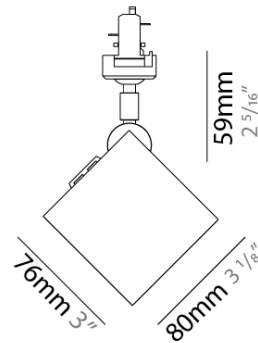

Shape: Cube
Width (mm): 80
Width (in): 3 1/8
Height (mm): 165
Height (in): 6 1/2
Fixture Finish: [BAL / MWL / BSL](#)
Fixture Material: Extruded Aluminum

ELECTRICAL

Number of Lamps: 1
Lamp Type: LED
Total Output Wattage (W): 9.3
Dimming: Phase Dimming (120Vac Only)
Input Voltage (V): 120

PROJECT
TYPE
SPECIFIER
QUANTITY
DATE

80mm 3 1/8"

59mm
2 5/16"

80mm 3 1/8"

165mm 6 1/2"

DAU SINGLE TRACK

D96048R9-

PROJECT	_____
TYPE	_____
SPECIFIER	_____
QUANTITY	_____
DATE	_____