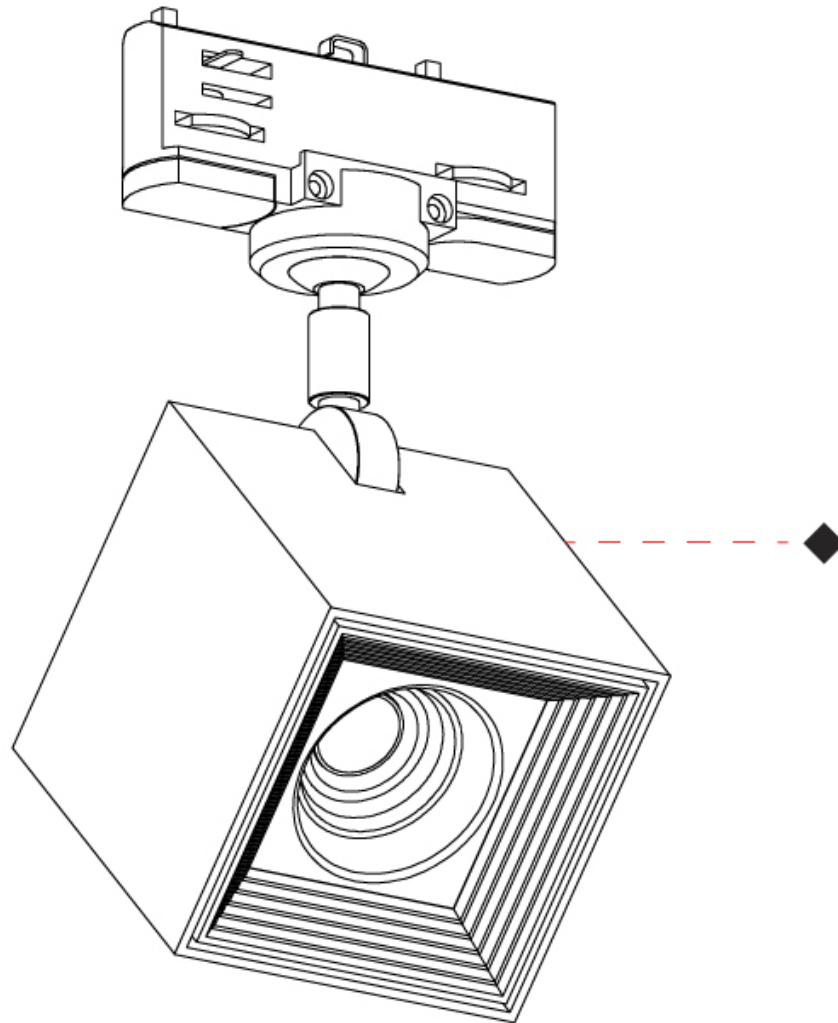

DAU SINGLE TRACK

D96048R9-

PROJECT	_____
TYPE	_____
SPECIFIER	_____
QUANTITY	_____
DATE	_____

D