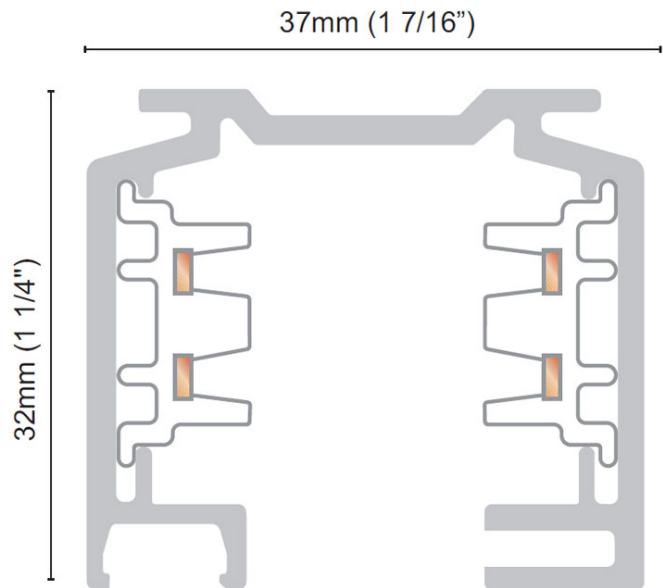

PROJECT _____
TYPE _____
SPECIFIER _____
QUANTITY _____
DATE _____

TRACK

D99021-

base number _____
Finish Options _____

DESCRIPTION
4' - 2-Circuit Surface Track -

1. To build a product code in our configurator select the specify button on the base model # product page
2. To build a manual product code on this datasheet choose from the options listed below in blue font and add the suffix to the base model #

GENERAL
Brand: Milan _____
Division: Design _____
Mounting Type: Track _____

PHYSICAL
Length (mm): 1219 _____
Length (in): 48.0 _____
Width (mm): 36 _____
Width (in): 1 7/16 _____
Height (mm): 32 _____
Height (in): 1 1/4 _____
Fixture Finish: WHI / BLK / SIL _____
Fixture Material: Metal _____

RATINGS AND CERTIFICATIONS
Certified By: Certified for North American Standards _____
IP rating: IP20 _____