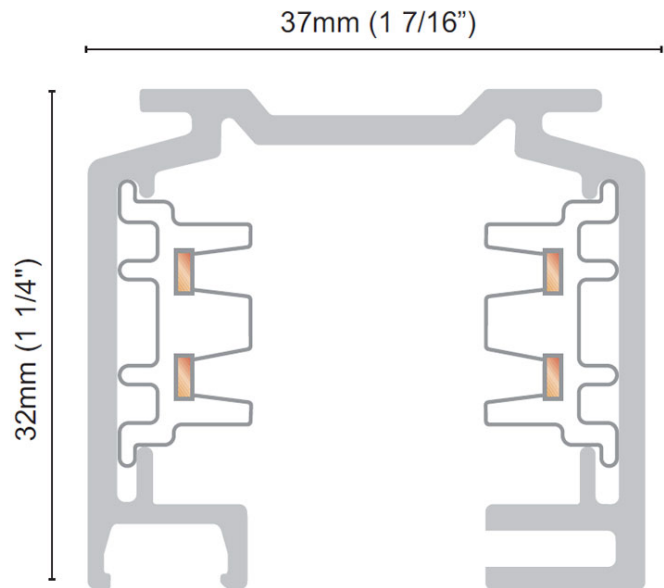

TRACK

D99024-

base number _____
Finish Options _____

DESCRIPTION

8' - 2-Circuit Surface Track

1. To build a product code in our configurator select the specify button on the base model # product page
2. To build a manual product code on this datasheet choose from the options listed below in blue font and add the suffix to the base model #

GENERAL

Brand: Milan _____
Division: Design _____
Mounting Type: Track _____

PHYSICAL

Length (mm): 2438 _____
Length (in): 96.0 _____
Width (mm): 36 _____
Width (in): $1 \frac{7}{16}$ _____
Height (mm): 32 _____
Height (in): $1 \frac{1}{4}$ _____

Fixture Finish: [WHI / BLK / SIL](#)

Fixture Material: Metal

RATINGS AND CERTIFICATIONS

Certified By: Certified for North American Standards _____
IP rating: IP20 _____