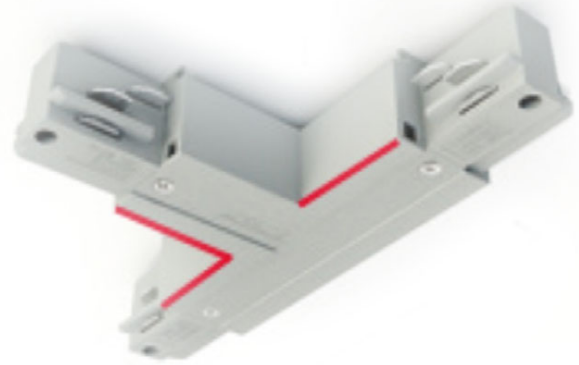

TRACK

D99066-

base number _____
Finish Options _____

DESCRIPTION

Track - 2-Circuit - T Coupler - Inside Right

1. To build a product code in our configurator select the specify button on the base model # product page
2. To build a manual product code on this datasheet choose from the options listed below in blue font and add the suffix to the base model #

GENERAL

Partner: Milan _____
Division: Design _____
Installation: Track _____

PHYSICAL

Length (mm): 42 _____
Length (in): 1 ⁵/₈ _____
Width (mm): 120 _____
Width (in): 4 ³/₄ _____
Height (mm): 32 _____
Height (in): 1 ¹/₄ _____
Fixture Finish: WHI / BLK / SIL _____

RATINGS AND CERTIFICATIONS

Certified By: Certified for North American Standards _____