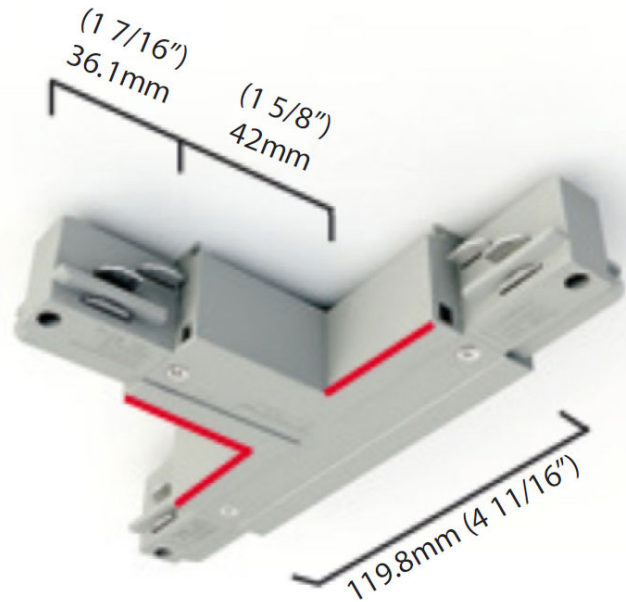

TRACK

D99066-

base number _____
Finish Options _____

DESCRIPTION

Track - 2-Circuit - T Coupler - Inside Right

1. To build a product code in our configurator select the specify button on the base model # product page
2. To build a manual product code on this datasheet choose from the options listed below in blue font and add the suffix to the base model #

GENERAL

Partner: Milan _____
Division: Design _____
Installation: Track _____

PHYSICAL

Length (mm): 42 _____
Length (in): 1 ⁵/₈ _____
Width (mm): 120 _____
Width (in): 4 ³/₄ _____
Height (mm): 32 _____
Height (in): 1 ¹/₄ _____
Fixture Finish: WHI / BLK / SIL _____

RATINGS AND CERTIFICATIONS

Certified By: Certified for North American Standards _____