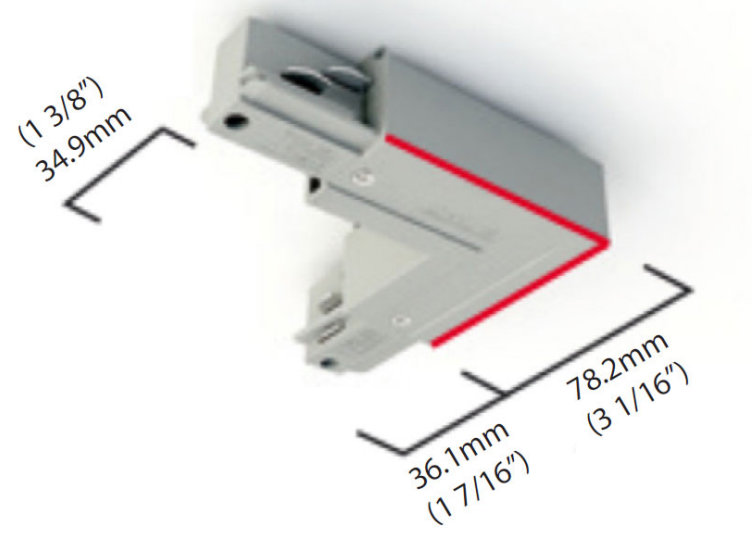

PROJECT	
TYPE	
SPECIFIER	
QUANTITY	
DATE	

TRACK

D99093-

base number   Finish
Options

DESCRIPTION
Track - 2-Circuit - L-Coupler - Outside - White

1. To build a product code in our configurator select the specify button on the base model # product page
2. To build a manual product code on this datasheet choose from the options listed below in blue font and add the suffix to the base model #

GENERAL
Brand: Milan
Division: Design
Mounting Type: Track

PHYSICAL
Length (mm): 78
Length (in): 3 1/16
Width (mm): 78
Width (in): 3 1/16
Height (mm): 32
Height (in): 1 1/4
Fixture Finish: WHI / BLK / SIL

RATINGS AND CERTIFICATIONS
Certified By: Certified for North American Standards