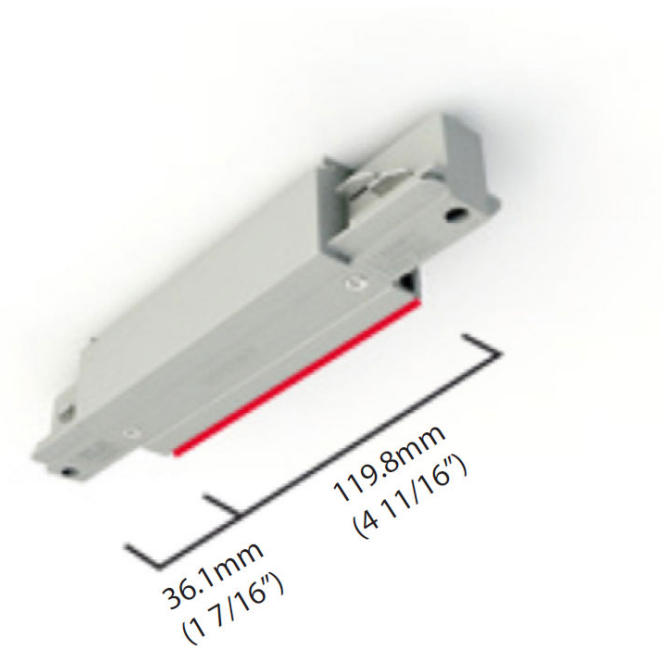

PROJECT _____
TYPE _____
SPECIFIER _____
QUANTITY _____
DATE _____

TRACK

D99099-

base number _____
Finish Options _____

DESCRIPTION

Track - 2-Circuit - I Coupler

1. To build a product code in our configurator select the specify button on the base model # product page
2. To build a manual product code on this datasheet choose from the options listed below in blue font and add the suffix to the base model #

GENERAL
Brand: Milan _____
Division: Design _____
Mounting Type: Track _____

PHYSICAL
Length (mm): 120 _____
Length (in): 4 ¹¹/₁₆ _____
Width (mm): 36 _____
Width (in): 1 ⁷/₁₆ _____
Height (mm): 32 _____
Height (in): 1 ¹/₄ _____
Fixture Finish: WHI / BLK / SIL _____

RATINGS AND CERTIFICATIONS
Certified By: Certified for North American Standards _____