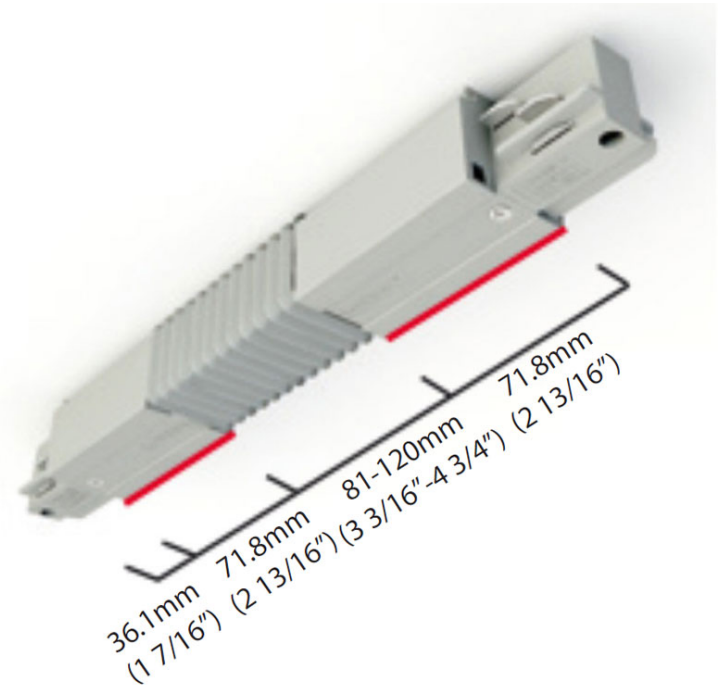

TRACK

D99102-

base number _____
Finish _____
Options _____

DESCRIPTION
Track - 2-Circuit - Flex Coupler

1. To build a product code in our configurator select the specify button on the base model # product page
2. To build a manual product code on this datasheet choose from the options listed below in blue font and add the suffix to the base model #

GENERAL
Partner: Milan _____
Division: Design _____
Installation: Track _____

PHYSICAL
Length (mm): 264 _____
Length (in): 10 ³/₈ _____
Width (mm): 36 _____
Width (in): 1 ⁷/₁₆ _____
Height (mm): 32 _____
Height (in): 1 ¹/₄ _____
Fixture Finish: WHI / BLK / SIL _____

RATINGS AND CERTIFICATIONS
Certified By: Certified for North American Standards _____