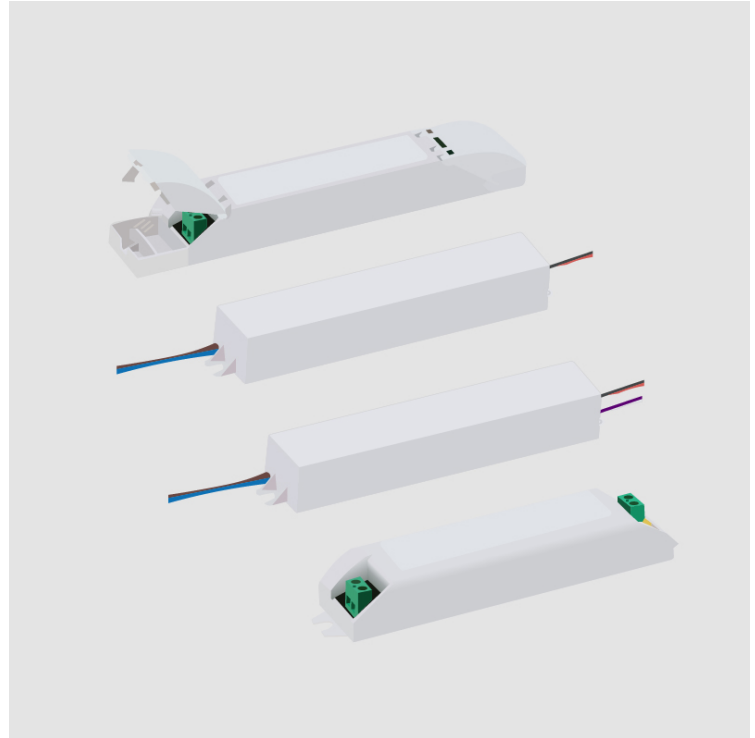

DAL0150SETTC

base number

DESCRIPTION

TC1 - MINI JOLLY DALI 20 - DALI Dimming - 10-15W - 250-700mA or 24Vdc - 120Vac - LED power supply -Used with ENCP6 -Available with IP68-Outdoor Rated -ENCP20, ENCP22

1. To build a product code in our configurator select the specify button on the base model # product page
2. To build a manual product code on this datasheet choose from the options listed below in blue font and add the suffix to the base model #

PHYSICAL

Length (mm): 115

Length (in): 4 1/2

Width (mm): 52

Width (in): 2

Height (mm): 22

Height (in): 7/8

Weight (kg): 0.108

Weight (lbs): 0.238

Fixture Material: Plastic

ELECTRICAL

Lamp Type: LED

Total Output Wattage (W): 0.7-15

Dimming: Dali Dimming

Driver Type: Constant Current / Constant Voltage - 120Vac

Driver Class: Class 2

Input Voltage (V): 120

Output Voltage (V): 24

Constant Current (MA): 250-700

Constant Voltage (V): 2-43 Dependent on Switch

LED

Efficiency (%): 92%

RATINGS AND CERTIFICATIONS

Certified By: UR Listed

IP rating: IP20