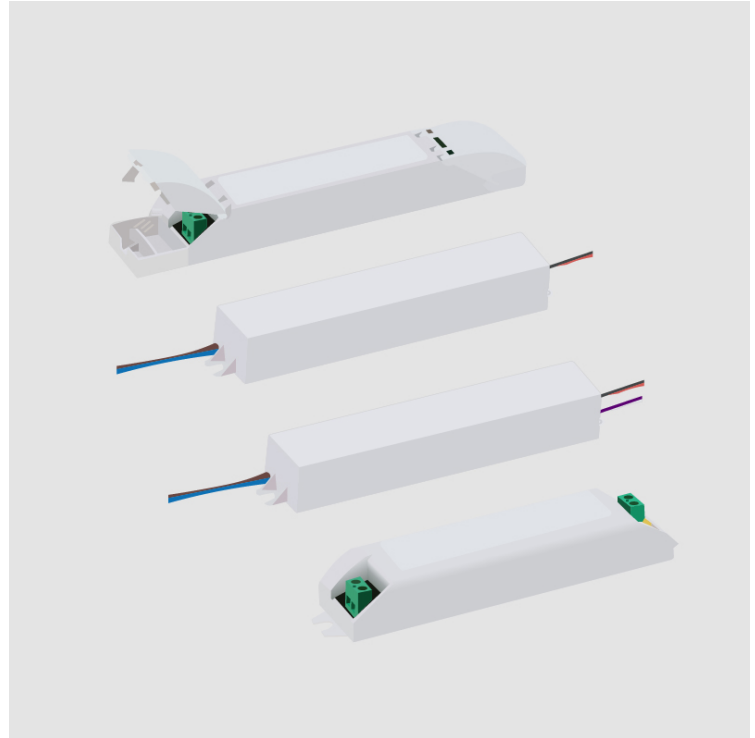

DAL20150SETTCBI

base number

DESCRIPTION

TCI - MINI JOLLY DALI 20 BI - DALI Dimming - 2-15W - 250-700mA or 24Vdc - 120Vac - LED power supply / P/N: 125403 -Used with ENCP13 -Available with IP68-Outdoor Rated -ENCP20, ENCP22

1. To build a product code in our configurator select the specify button on the base model # product page
2. To build a manual product code on this datasheet choose from the options listed below in blue font and add the suffix to the base model #

GENERAL

Division: Architectural : Components : LED Drivers

PHYSICAL

Shape: Rectangle

Length (mm): 115

Length (in): 4 1/2

Width (mm): 52

Width (in): 2

Height (mm): 22

Height (in): 7/8

Weight (kg): 0.11

Weight (lbs): 0.24

Fixture Finish: BLK

Fixture Material: Plastic

ELECTRICAL

Lamp Type: LED

Total Output Wattage (W): 12-16

Dimming: Dali Dimming

Driver Type: Constant Current / Constant Voltage - 120Vac

Driver Class: Class 2

Input Voltage (V): 120

Constant Current (MA): 250-700

Constant Voltage (V): 3-49 Dependent on Switch

LED

Efficiency (%): 92

RATINGS AND CERTIFICATIONS

Certified By: UR Listed

IP rating: Dry / Damp