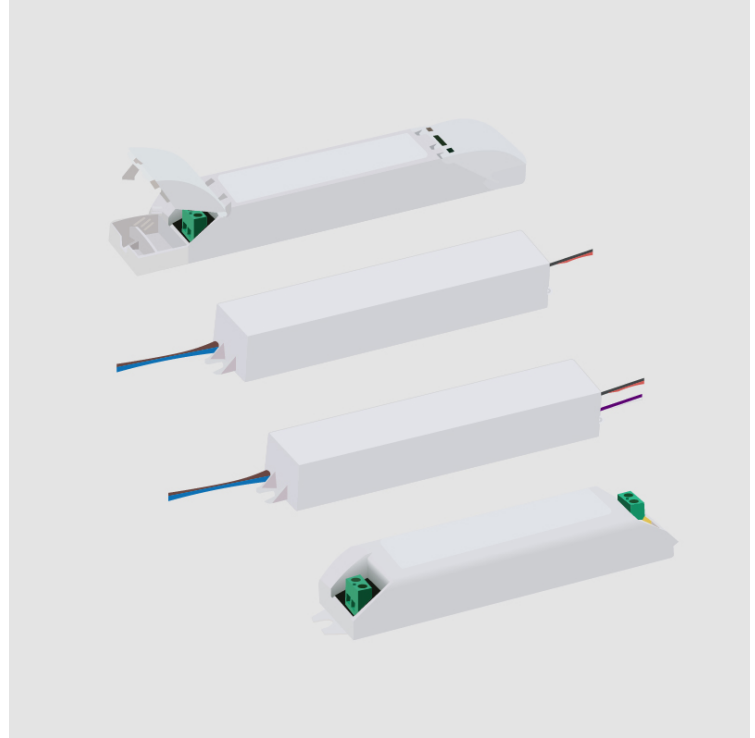

Input Voltage (V): 120 - 277

Constant Current (MA): 150-1400

Constant Voltage (V): 2 x 1.5-55

RATINGS AND CERTIFICATIONS

Certified By: UR Listed

IP rating: Dry / Damp

LEGEND

	floor-mounted		pivotal		special LED (upon request) RGB, RGBW, tunable, gold+, meat+, art+, fashion+
	wall and ceiling: recessed and surface mounted		rotating		warm dim / natural dimming LED
	ceiling-mounted and wall-mounted		illuminate tilted		rechargeable battery powered
	wall-mounted		color of suspension cable		fixture with natural vivid LED (upon request)
	omni-directional light distribution		length of suspension cable		color rendering index
	direct light distribution		reflector degree selection		color temperature
	direct/indirect light distribution		super spot		lumen (luminous flux)
	indirect light distribution		lens		efficacy (lumens per watt)
	asymmetric light distribution		lens pack		Unified Glare Rating (UGR) range from 5-40
	aura light distribution		shine ring		marine grade (AISI 316 stainless steel)
	round wall or ceiling cut-out		integrated shine ring with diffuser		walk on
	square wall or ceiling cut-out		free individual colors 01-29		drive on
	the supplied jig specifies the cutout dimensions		individual colors: 00 (free of charge), 01-25 (extra charge)		Dark Sky Compliance
	minimum distance (meters) lamp - object		luminaire part to be colored (F1)		Americans with Disabilities Act (less than 4" off the wall located between 27"-84" from floor)
	recessed depth		luminaire part to be colored (F2)		lamp protected against explosion
	ceiling thickness in mm		luminaire part to be colored (F3)		blown glass using traditional methods by master glass blower
	ceiling thickness selection		luminaire part to be colored (F4)		acoustic material
	dimmable DP (phase), DV (0-10V), DD (dali), DS (step-dim)		luminaire part to be colored (F5)		protection class I, protection insulation
	included or excluded LED driver/transformer/control gear		color of 3-circuit adaptor		protection class II, protection insulation
	separately switchable		indirect diffuser		ETL Certified to UL and CSA Standards
	sensor		direct diffuser		UL Certified to UL and CSA Standards
	remote control		ball-proof (upon request)		CSA Certified to UL and CSA Standards
	available upon request		accessory		Certified for North American Standards