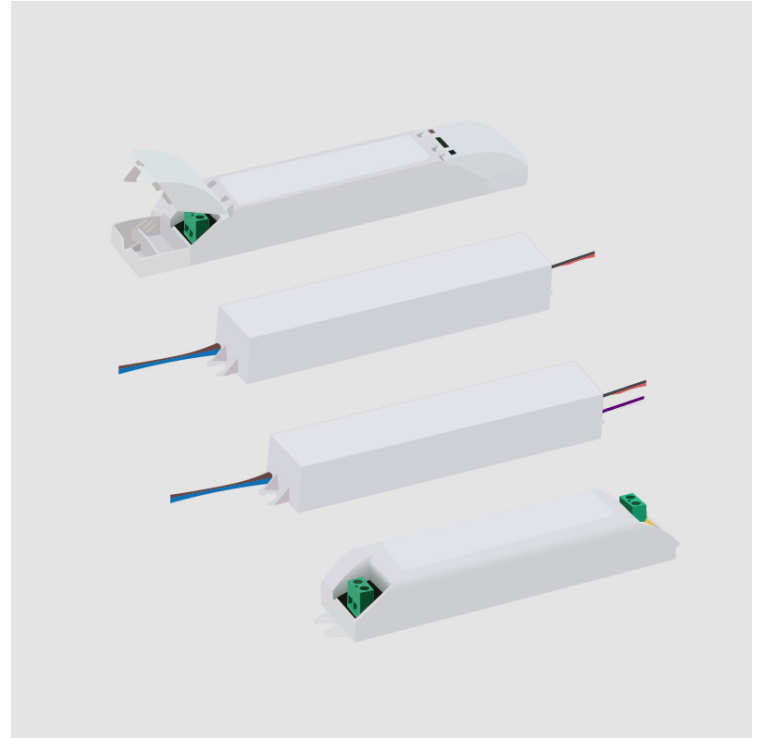

DLE0400012ME

base number

DESCRIPTION

Magnitude - E40R12DC - Phase Dimming [Leading Edge] - 8-40W - 12Vdc - 120Vac - LED power supply

1. To build a product code in our configurator select the specify button on the base model # product page
2. To build a manual product code on this datasheet choose from the options listed below in blue font and add the suffix to the base model #

PHYSICAL

Length (mm): 125

Length (in): 4 ¹³/₁₆

Width (mm): 50

Width (in): 2 ³/₁₆

Height (mm): 19.55

Height (in): 13/16

Weight (kg): 0.255

Weight (lbs): 0.562

Fixture Material: Metal

ELECTRICAL

Lamp Type: LED

Total Output Wattage (W): 8-40

Dimming: Phase Dimming (120Vac Only)

Driver Type: Constant Voltage - 120Vac

Driver Class: Class 2

Input Voltage (V): 120

Output Voltage (V): 12

Constant Voltage (V): 12

RATINGS AND CERTIFICATIONS

Certified By: UR Listed

IP rating: IP67