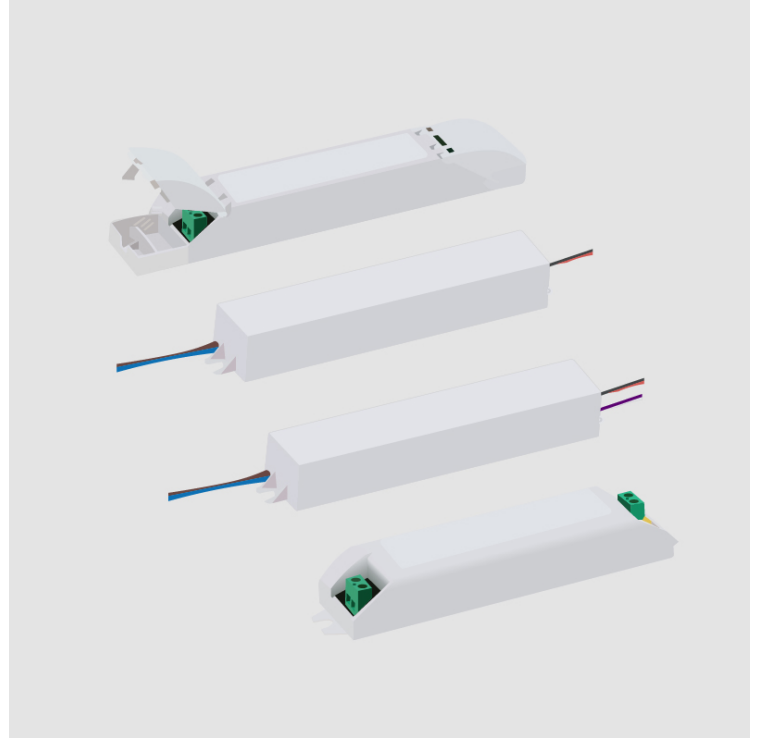

DND0040024HP

base number

DESCRIPTION

Hatch - LV004W-24-UNV - Non-dimming - 4W - 24Vdc - 120-277Vac - LED power supply

1. To build a product code in our configurator select the specify button on the base model # product page
2. To build a manual product code on this datasheet choose from the options listed below in blue font and add the suffix to the base model #

GENERAL

Division: Architectural : Components : LED Drivers

PHYSICAL

Length (mm): 49

Length (in): 1.92

Width (mm): 27.03

Width (in): 1.06

Height (mm): 22.5

Height (in): 0.89

Fixture Material: Plastic

ELECTRICAL

Lamp Type: LED

Total Output Wattage (W): 4

Dimming: Non-Dimmable

Driver Type: Constant Voltage - Universal

Driver Class: Class 2

Housing: ENCP4

Input Voltage (V): 120 - 277

Output Voltage (V): 24

RATINGS AND CERTIFICATIONS

Certified By: UR Listed

IP rating: Dry / Damp