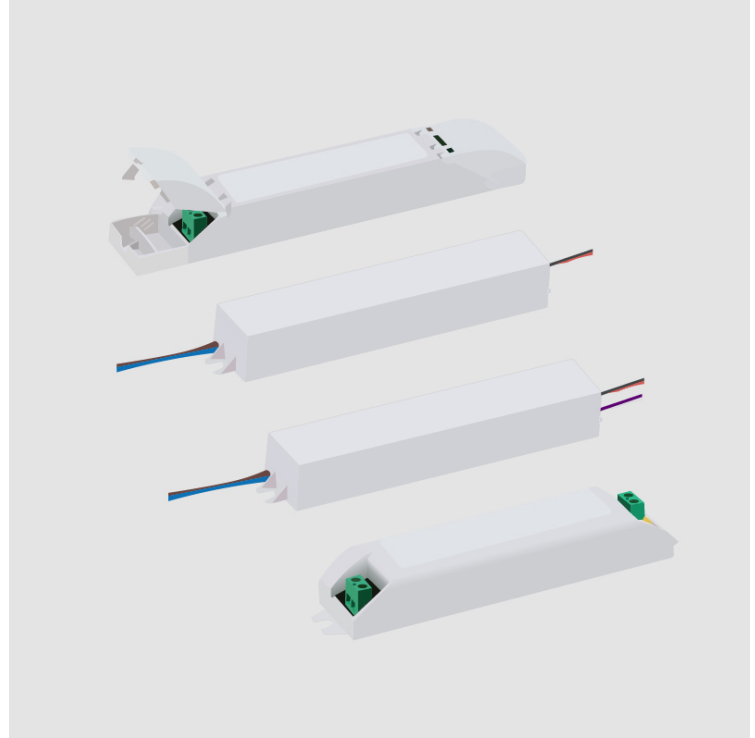

Input Voltage (V): 120 - 277

Constant Current (mA): 700

Constant Voltage (V): 2.8-6.5

RATINGS AND CERTIFICATIONS

Certified By: UR Listed

IP rating: Dry / Damp

LEGEND

	floor-mounted		pivotal		special LED (upon request) RGB, RGBW, tunable, gold+, meat+, art+, fashion+
	wall and ceiling: recessed and surface mounted		rotating		warm dim / natural dimming LED
	ceiling-mounted and wall-mounted		illuminate tilted		rechargeable battery powered
	wall-mounted		color of suspension cable		fixture with natural vivid LED (upon request)
	omni-directional light distribution		length of suspension cable		color rendering index
	direct light distribution		reflector degree selection		color temperature
	direct/indirect light distribution		super spot		lumen (luminous flux)
	indirect light distribution		lens		efficacy (lumens per watt)
	asymmetric light distribution		lens pack		Unified Glare Rating (UGR) range from 5-40
	aura light distribution		shine ring		marine grade (AISI 316 stainless steel)
	round wall or ceiling cut-out		integrated shine ring with diffuser		walk on
	square wall or ceiling cut-out		free individual colors 01-29		drive on
	the supplied jig specifies the cutout dimensions		individual colors: 00 (free of charge), 01-25 (extra charge)		Dark Sky Compliance
	minimum distance (meters) lamp - object		luminaire part to be colored (F1)		Americans with Disabilities Act (less than 4" off the wall located between 27"-84" from floor)
	recessed depth		luminaire part to be colored (F2)		lamp protected against explosion
	ceiling thickness in mm		luminaire part to be colored (F3)		blown glass using traditional methods by master glass blower
	ceiling thickness selection		luminaire part to be colored (F4)		acoustic material
	dimmable DP (phase), DV (0-10V), DD (dali), DS (step-dim)		luminaire part to be colored (F5)		protection class I, protection insulation
	included or excluded LED driver/transformer/control gear		color of 3-circuit adaptor		protection class II, protection insulation
	separately switchable		indirect diffuser		ETL Certified to UL and CSA Standards
	sensor		direct diffuser		UL Certified to UL and CSA Standards
	remote control		ball-proof (upon request)		CSA Certified to UL and CSA Standards
	available upon request		accessory		Certified for North American Standards