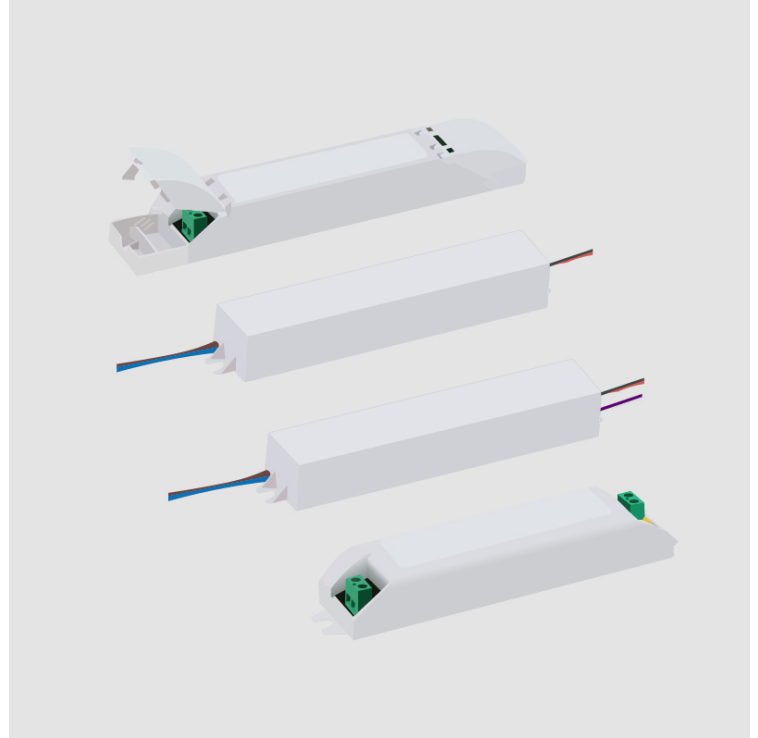

DND0060500GS

base number

DESCRIPTION

G.E. Lightech - GELD6DMV500SL - Non-dimming - 6W - 500mA - 120-277Vac - LED power supply -Used with ENCP4 -Available with IP68-Outdoor Rated -ENCP20, ENCP22

1. To build a product code in our configurator select the specify button on the base model # product page
2. To build a manual product code on this datasheet choose from the options listed below in blue font and add the suffix to the base model #

GENERAL

Division: Architectural : Components : LED Drivers

PHYSICAL

Length (mm): 60

Length (in): 2 ³/₈

Width (mm): 45

Width (in): 1 ³/₄

Height (mm): 25

Height (in): 1

Fixture Material: Plastic

ELECTRICAL

Lamp Type: LED

Total Output Wattage (W): 1-6

Dimming: Non-Dimmable

Driver Type: Constant Current - Universal

Driver Class: Class 2

Input Voltage (V): 120 - 277

Constant Current (MA): 500

Constant Voltage (V): 2-14

RATINGS AND CERTIFICATIONS

Certified By: UR Listed

IP rating: IP67