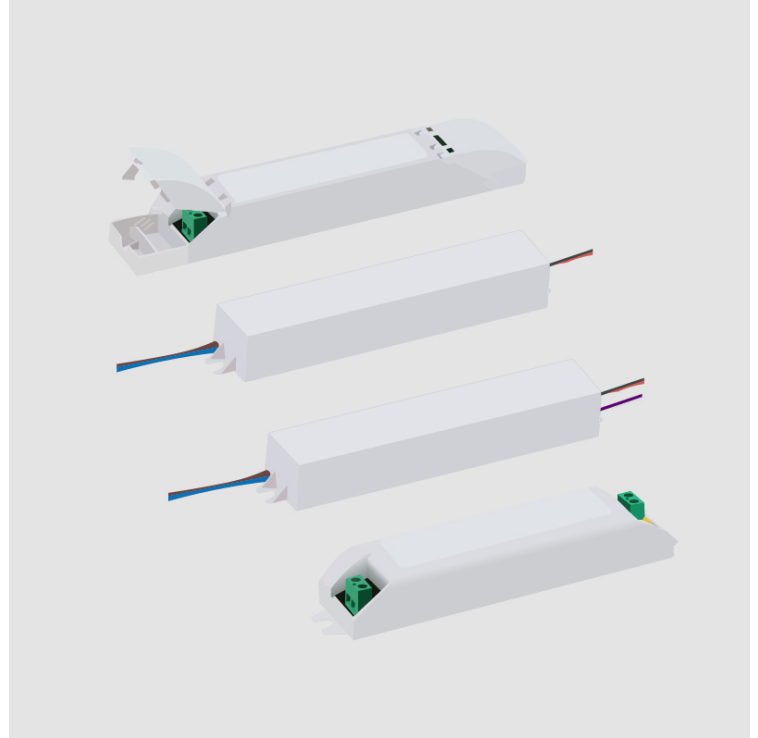

DND0060500TM

base number

DESCRIPTION

TC1 - DC 6W 500mA STM/U - Non-dimmable - 6W - 500mA - 120Vac - LED power supply -Used with ENCP4 -Available with IP68-Outdoor Rated -ENCP20, ENCP22

1. To build a product code in our configurator select the specify button on the base model # product page
2. To build a manual product code on this datasheet choose from the options listed below in blue font and add the suffix to the base model #

GENERAL

Division: Architectural : Components : LED Drivers

PHYSICAL

Length (mm): 50

Length (in): 2

Width (mm): 40

Width (in): 1 $\frac{5}{16}$

Height (mm): 22

Height (in): 7/8

Fixture Material: Plastic

ELECTRICAL

Lamp Type: LED

Total Output Wattage (W): 1-6

Dimming: Non-Dimmable

Driver Type: Constant Current - 120Vac

Driver Class: Class 2

Input Voltage (V): 120 - 277

Constant Current (mA): 500

Constant Voltage (V): 2-11.5

RATINGS AND CERTIFICATIONS

Certified By: UR Listed

IP rating: IP20