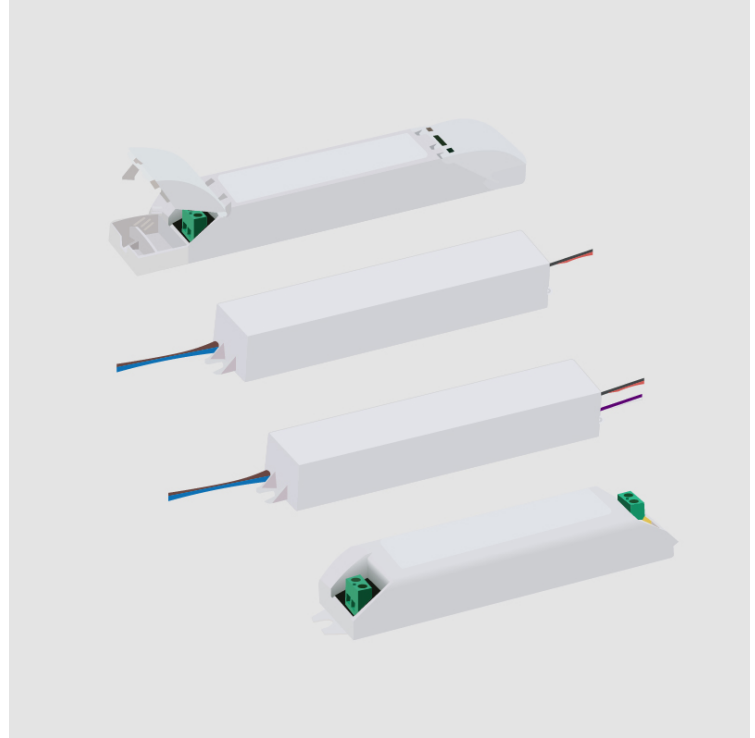

Input Voltage (V): 120

Constant Current (mA): 350

Constant Voltage (V): 11-23

RATINGS AND CERTIFICATIONS

Certified By: UR Listed

IP rating: Dry / Damp

LEGEND

	floor-mounted		pivotal		special LED (upon request) RGB, RGBW, tunable, gold+, meat+, art+, fashion+
	wall and ceiling: recessed and surface mounted		rotating		warm dim / natural dimming LED
	ceiling-mounted and wall-mounted		illuminate tilted		rechargeable battery powered
	wall-mounted		color of suspension cable		fixture with natural vivid LED (upon request)
	omni-directional light distribution		length of suspension cable		color rendering index
	direct light distribution		reflector degree selection		color temperature
	direct/indirect light distribution		super spot		lumen (luminous flux)
	indirect light distribution		lens		efficacy (lumens per watt)
	asymmetric light distribution		lens pack		Unified Glare Rating (UGR) range from 5-40
	aura light distribution		shine ring		marine grade (AISI 316 stainless steel)
	round wall or ceiling cut-out		integrated shine ring with diffuser		walk on
	square wall or ceiling cut-out		free individual colors 01-29		drive on
	the supplied jig specifies the cutout dimensions		individual colors: 00 (free of charge), 01-25 (extra charge)		Dark Sky Compliance
	minimum distance (meters) lamp - object		luminaire part to be colored (F1)		Americans with Disabilities Act (less than 4" off the wall located between 27"-84" from floor)
	recessed depth		luminaire part to be colored (F2)		lamp protected against explosion
	ceiling thickness in mm		luminaire part to be colored (F3)		blown glass using traditional methods by master glass blower
	ceiling thickness selection		luminaire part to be colored (F4)		acoustic material
	dimmable DP (phase), DV (0-10V), DD (dali), DS (step-dim)		luminaire part to be colored (F5)		protection class I, protection insulation
	included or excluded LED driver/transformer/control gear		color of 3-circuit adaptor		protection class II, protection insulation
	separately switchable		indirect diffuser		ETL Certified to UL and CSA Standards
	sensor		direct diffuser		UL Certified to UL and CSA Standards
	remote control		ball-proof (upon request)		CSA Certified to UL and CSA Standards
	available upon request		accessory		Certified for North American Standards