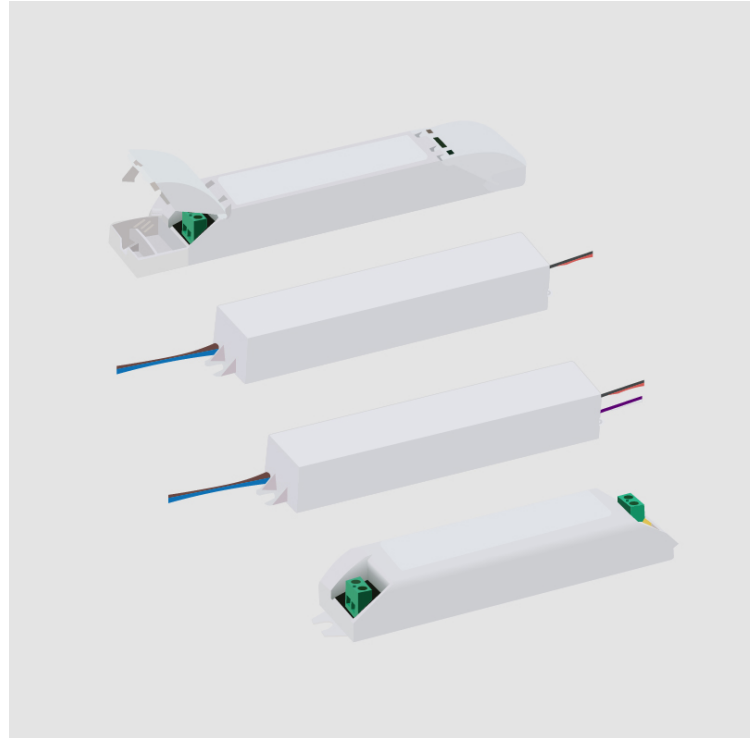

DND0120350TB

base number

DESCRIPTION

TC1 - DC 12W 350mA BMU - Non-dimmable - 12W - 350mA - 120Vac - LED power supply -Used with ENCP4 -Available with IP68-Outdoor Rated -ENCP20, ENCP22

1. To build a product code in our configurator select the specify button on the base model # product page
2. To build a manual product code on this datasheet choose from the options listed below in blue font and add the suffix to the base model #

GENERAL

Division: Architectural : Components : LED Drivers

PHYSICAL

Length (mm): 66

Length (in): 2 ⁷/₁₆

Width (mm): 50

Width (in): 2

Height (mm): 22

Height (in): 7/8

Fixture Material: Plastic

ELECTRICAL

Lamp Type: LED

Input Wattage (W): 15

Total Output Wattage (W): 0.7-12

Dimming: Non-Dimmable

Driver Type: Constant Current - 120Vac

Driver Class: Class 2

Input Voltage (V): 120

Constant Current (MA): 350

Constant Voltage (V): 2-31

RATINGS AND CERTIFICATIONS

Certified By: UR Listed

IP rating: IP20