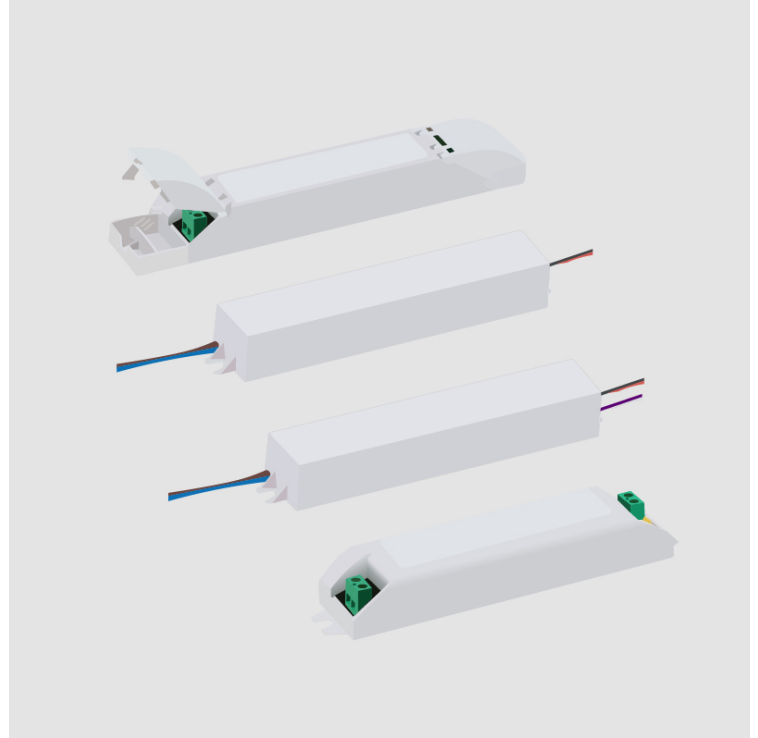

DND0140700HC

base number

DESCRIPTION

Hatch - LC14-0700N-UNV-C - Non-dimming - 14W - 700mA - 120-277Vac - LED power supply -Used with ENCP1 -Available with IP68-Outdoor Rated -ENCP20, ENCP22

1. To build a product code in our configurator select the specify button on the base model # product page
2. To build a manual product code on this datasheet choose from the options listed below in blue font and add the suffix to the base model #

GENERAL

Division: Architectural : Components : LED Drivers

PHYSICAL

Length (mm): 123

Length (in): 4 $\frac{1}{4}$

Width (mm): 33

Width (in): 1 $\frac{9}{32}$

Height (mm): 20

Height (in): 13/16

Fixture Material: Plastic

ELECTRICAL

Lamp Type: LED

Input Wattage (W): 18

Total Output Wattage (W): 7-14

Dimming: Non-Dimmable

Driver Type: Constant Current - Universal

Driver Class: Class 2

Input Voltage (V): 120 - 277

Constant Current (MA): 700

Constant Voltage (V): 10-20

RATINGS AND CERTIFICATIONS

Certified By: UR Listed

IP rating: Dry / Damp