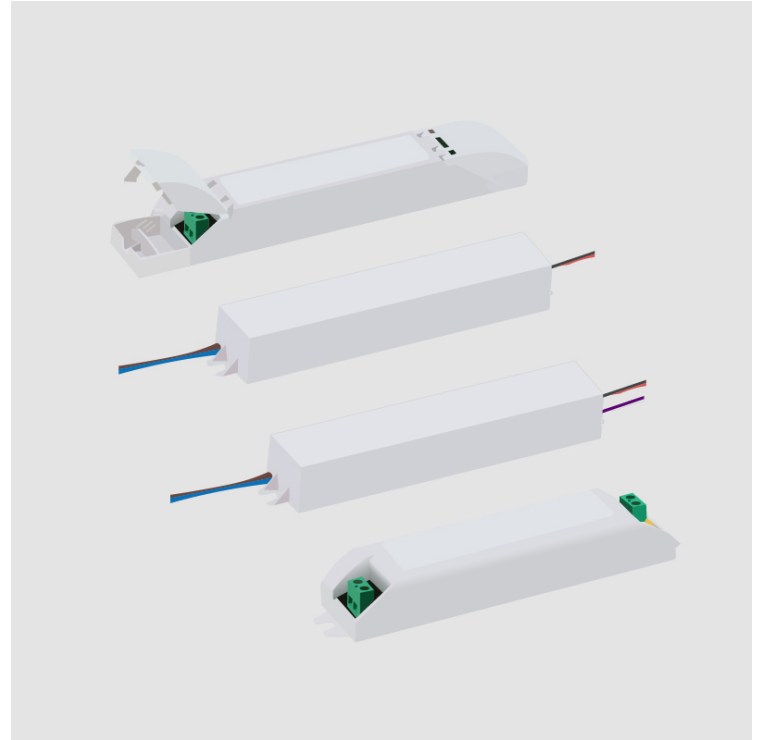

DND0140700HC

base number

DESCRIPTION

Hatch - LC14-0700N-UNV-C - Non-dimming - 14W - 700mA - 120-277Vac - LED power supply -Used with ENCP1 -Available with IP68-Outdoor Rated -ENCP20, ENCP22

1. To build a product code in our configurator select the specify button on the base model # product page
2. To build a manual product code on this datasheet choose from the options listed below in blue font and add the suffix to the base model #

GENERAL

Division: Architectural : Components : LED Drivers

PHYSICAL

Length (mm): 123

Length (in): 4 ⁷/₁₆

Width (mm): 33

Width (in): 1 ⁹/₃₂

Height (mm): 20

Height (in): 13/16

Fixture Material: Plastic

ELECTRICAL

Lamp Type: LED

Input Wattage (W): 18

Total Output Wattage (W): 7-14

Dimming: Non-Dimmable

Driver Type: Constant Current - Universal

Driver Class: Class 2

Input Voltage (V): 120 - 277

Constant Current (MA): 700

Constant Voltage (V): 10-20

RATINGS AND CERTIFICATIONS

Certified By: UR Listed

IP rating: Dry / Damp