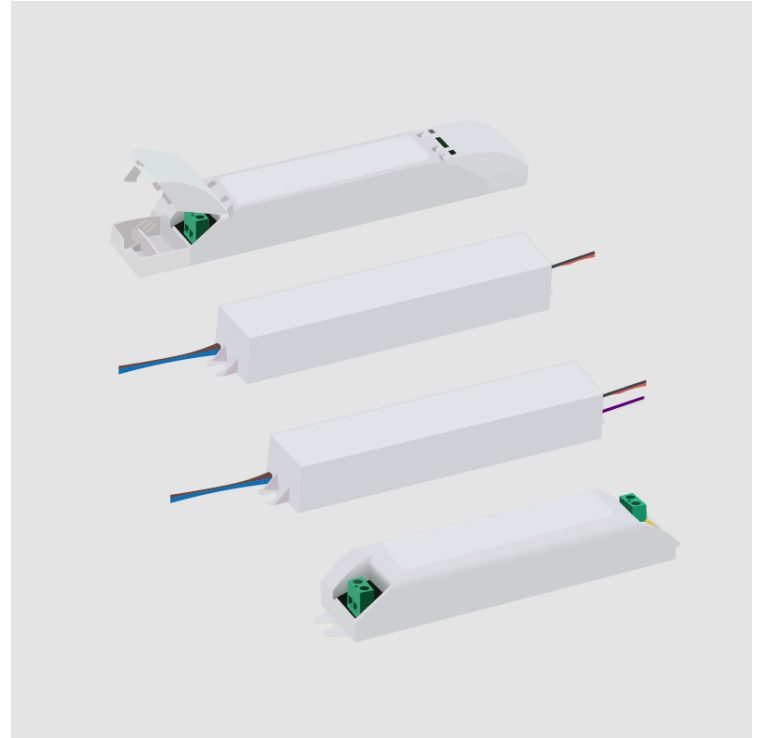

DND0150350TS

base number

DESCRIPTION

TC1 - DCC 15W 350mA/U S - Non-dimming - 15W - 350mA - 120Vac - LED power supply
-Used with ENCP3 -Available with IP68-Outdoor Rated -ENCP20, ENCP22

1. To build a product code in our configurator select the specify button on the base model # product page
2. To build a manual product code on this datasheet choose from the options listed below in blue font and add the suffix to the base model #

GENERAL

Division: Architectural : Components : LED Drivers

PHYSICAL

Length (mm): 115

Length (in): 4 1/2

Width (mm): 34

Width (in): 1 1/3

Height (mm): 19

Height (in): 3/4

Fixture Material: Plastic

ELECTRICAL

Lamp Type: LED

Input Wattage (W): 18

Total Output Wattage (W): 0.7-10

Dimming: Non-Dimmable

Driver Type: Constant Current - 120Vac

Driver Class: Class 2

Input Voltage (V): 120

Constant Current (MA): 350

Constant Voltage (V): 2-43

RATINGS AND CERTIFICATIONS

Certified By: UR Listed

IP rating: IP20