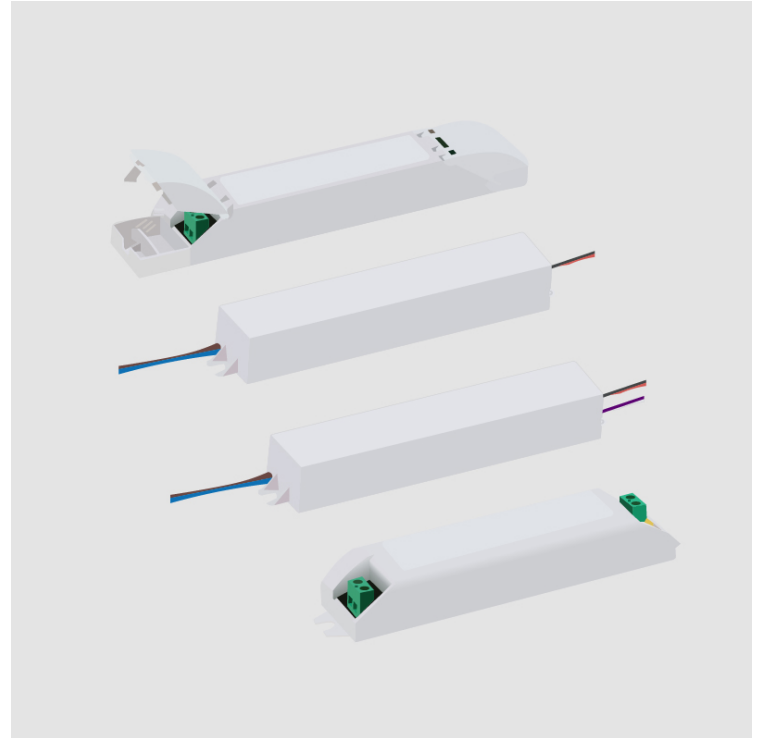

DND0160350MA

base number

DESCRIPTION

MeanWell - APC-16-350 - Non-dimmable - 16W - 350mA - 120Vac - LED power supply - Used with ENCP5 - Available with IP68-Outdoor Rated - ENCP20, ENCP22

1. To build a product code in our configurator select the specify button on the base model # product page
2. To build a manual product code on this datasheet choose from the options listed below in blue font and add the suffix to the base model #

GENERAL

Division: Architectural : Components : LED Drivers

PHYSICAL

Length (mm): 77

Length (in): 3 1/2

Width (mm): 40

Width (in): 1 5/8

Height (mm): 29

Height (in): 1 1/8

Weight (kg): 0.1

Fixture Material: Plastic

ELECTRICAL

Lamp Type: LED

Input Wattage (W): 19.5

Total Output Wattage (W): 6-16.8

Dimming: Non-Dimmable

Driver Type: Constant Current - 120Vac

Driver Class: Class 2

Input Voltage (V): 120

Constant Current (mA): 350

Constant Voltage (V): 12-48

RATINGS AND CERTIFICATIONS

Certified By: UR Listed

IP rating: IP30