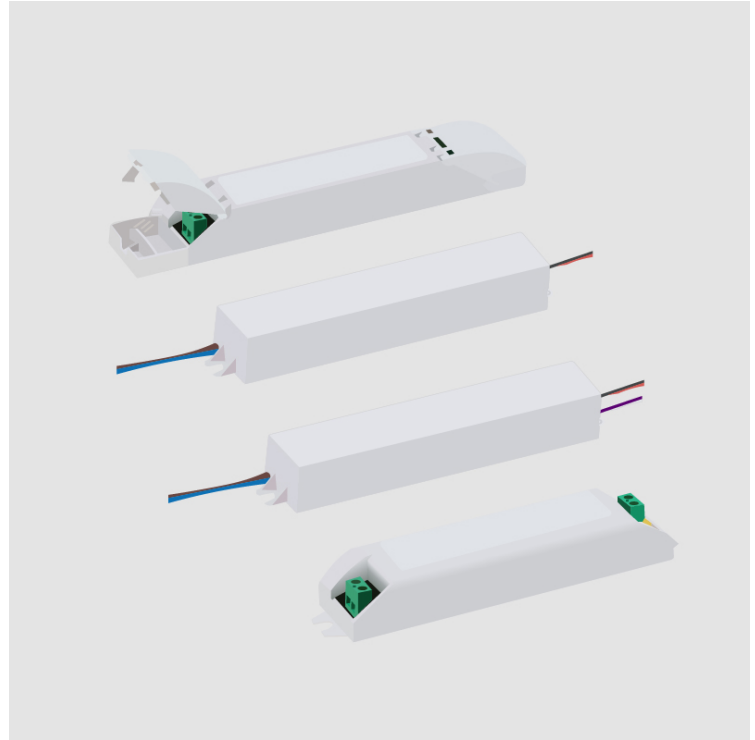

Driver Class: Class 2

Input Voltage (V): 120

Output Voltage (V): 24

RATINGS AND CERTIFICATIONS

Certified By: UR Listed

IP rating: IP67

LEGEND

	floor-mounted		pivotal		special LED (upon request) RGB, RGBW, tunable, gold+, meat+, art+, fashion+
	wall and ceiling: recessed and surface mounted		rotating		warm dim / natural dimming LED
	ceiling-mounted and wall-mounted		illuminate tilted		rechargeable battery powered
	wall-mounted		color of suspension cable		fixture with natural vivid LED (upon request)
	omni-directional light distribution		length of suspension cable		color rendering index
	direct light distribution		reflector degree selection		color temperature
	direct/indirect light distribution		super spot		lumen (luminous flux)
	indirect light distribution		lens		efficacy (lumens per watt)
	asymmetric light distribution		lens pack		Unified Glare Rating (UGR) range from 5-40
	aura light distribution		shine ring		marine grade (AISI 316 stainless steel)
	round wall or ceiling cut-out		integrated shine ring with diffuser		walk on
	square wall or ceiling cut-out		free individual colors 01-29		drive on
	the supplied jig specifies the cutout dimensions		individual colors: 00 (free of charge), 01-25 (extra charge)		Dark Sky Compliance
	minimum distance (meters) lamp - object		luminaire part to be colored (F1)		Americans with Disabilities Act (less than 4" off the wall located between 27"-84" from floor)
	recessed depth		luminaire part to be colored (F2)		lamp protected against explosion
	ceiling thickness in mm		luminaire part to be colored (F3)		blown glass using traditional methods by master glass blower
	ceiling thickness selection		luminaire part to be colored (F4)		acoustic material
	dimmable DP (phase), DV (0-10V), DD (dali), DS (step-dim)		luminaire part to be colored (F5)		protection class I, protection insulation
	included or excluded LED driver/transformer/control gear		color of 3-circuit adaptor		protection class II, protection insulation
	separately switchable		indirect diffuser		ETL Certified to UL and CSA Standards
	sensor		direct diffuser		UL Certified to UL and CSA Standards
	remote control		ball-proof (upon request)		CSA Certified to UL and CSA Standards
	available upon request		accessory		Certified for North American Standards