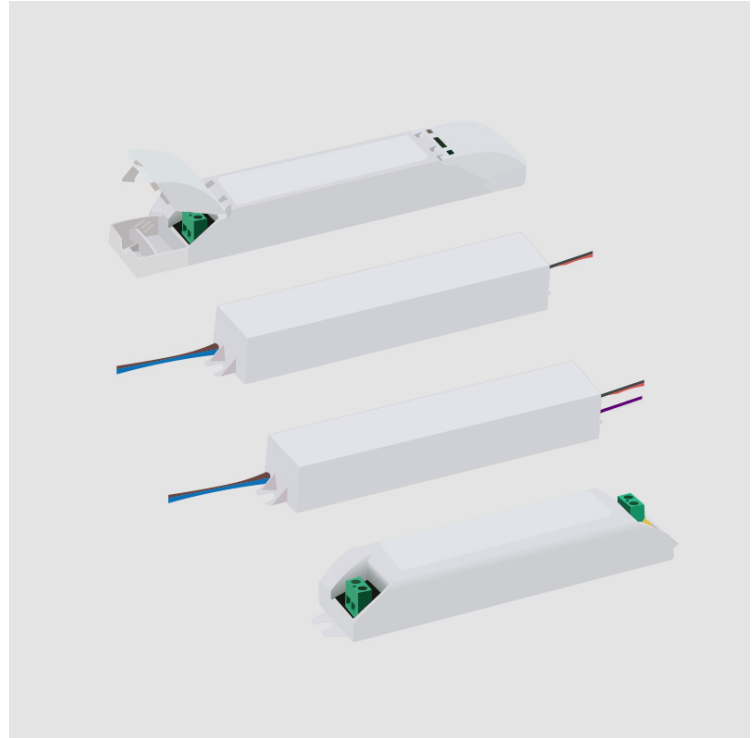

DND0200700MC

base number

DESCRIPTION

MeanWell - LPC-20-700 - Non-dimming - 20W - 700mA - 120Vac - LED power supply -
Used with ENCP1 - Available with IP68-Outdoor Rated - ENCP20, ENCP22

1. To build a product code in our configurator select the specify button on the base model # product page
2. To build a manual product code on this datasheet choose from the options listed below in blue font and add the suffix to the base model #

PHYSICAL

Length (mm): 118

Length (in): 4 ¹¹/₁₆

Width (mm): 35.5

Width (in): 1 ³/₈

Height (mm): 26

Height (in): 1

Fixture Material: Plastic

ELECTRICAL

Lamp Type: LED

Total Output Wattage (W): 6.3-20

Dimming: Non-Dimmable

Driver Type: Constant Current - 120Vac

Driver Class: Class 2

Input Voltage (V): 120

Constant Current (MA): 700

Constant Voltage (V): 9-30

RATINGS AND CERTIFICATIONS

Certified By: UR Listed

IP rating: IP67