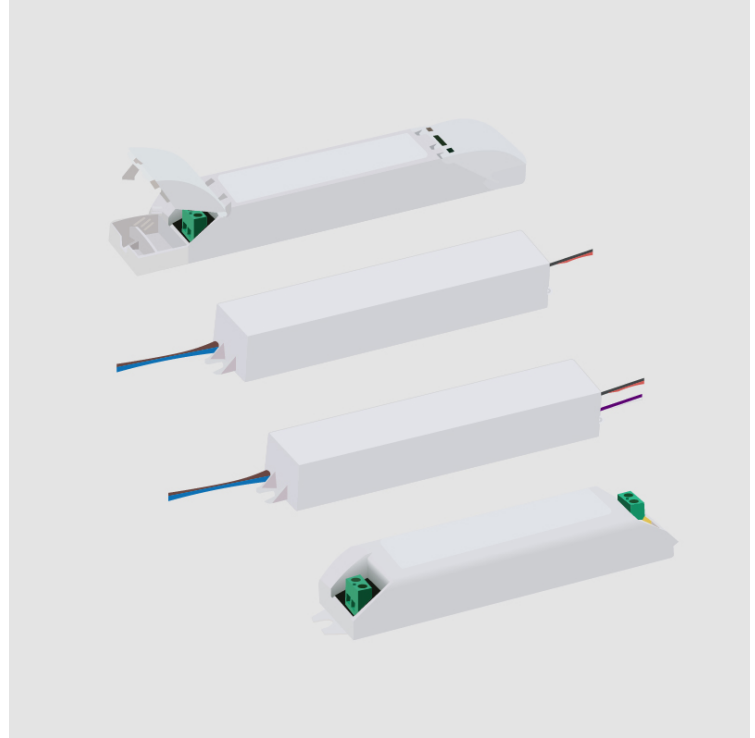

Driver Class: Class 2

Input Voltage (V): 120 - 277

Output Voltage (V): 12

RATINGS AND CERTIFICATIONS

Certified By: UR Listed

IP rating: Dry

LEGEND

	floor-mounted		pivotal		special LED (upon request) RGB, RGBW, tunable, gold+, meat+, art+, fashion+
	wall and ceiling: recessed and surface mounted		rotating		warm dim / natural dimming LED
	ceiling-mounted and wall-mounted		illuminate tilted		rechargeable battery powered
	wall-mounted		color of suspension cable		fixture with natural vivid LED (upon request)
	omni-directional light distribution		length of suspension cable		color rendering index
	direct light distribution		reflector degree selection		color temperature
	direct/indirect light distribution		super spot		lumen (luminous flux)
	indirect light distribution		lens		efficacy (lumens per watt)
	asymmetric light distribution		lens pack		Unified Glare Rating (UGR) range from 5-40
	aura light distribution		shine ring		marine grade (AISI 316 stainless steel)
	round wall or ceiling cut-out		integrated shine ring with diffuser		walk on
	square wall or ceiling cut-out		free individual colors 01-29		drive on
	the supplied jig specifies the cutout dimensions		individual colors: 00 (free of charge), 01-25 (extra charge)		Dark Sky Compliance
	minimum distance (meters) lamp - object		luminaire part to be colored (F1)		Americans with Disabilities Act (less than 4" off the wall located between 27"-84" from floor)
	recessed depth		luminaire part to be colored (F2)		lamp protected against explosion
	ceiling thickness in mm		luminaire part to be colored (F3)		blown glass using traditional methods by master glass blower
	ceiling thickness selection		luminaire part to be colored (F4)		acoustic material
	dimmable DP (phase), DV (0-10V), DD (dali), DS (step-dim)		luminaire part to be colored (F5)		protection class I, protection insulation
	included or excluded LED driver/transformer/control gear		color of 3-circuit adaptor		protection class II, protection insulation
	separately switchable		indirect diffuser		ETL Certified to UL and CSA Standards
	sensor		direct diffuser		UL Certified to UL and CSA Standards
	remote control		ball-proof (upon request)		CSA Certified to UL and CSA Standards
	available upon request		accessory		Certified for North American Standards