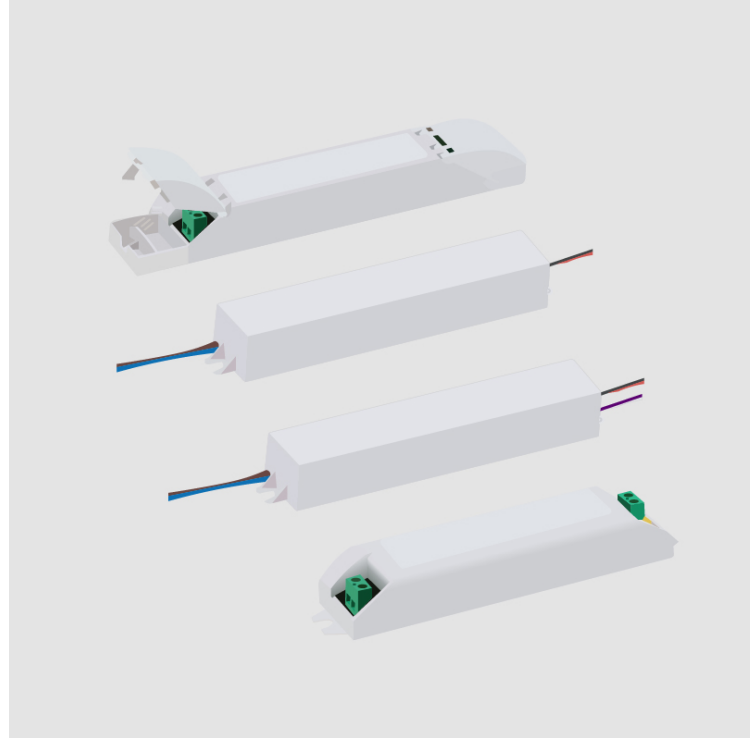

DND0250012GP

base number

DESCRIPTION

GE / Lightech - GELD 25DMV 12TB - Non-dimming - 25W - 12Vdc - 120-277Vac - LED power supply -Used with ENCP5 -Available with IP68-Outdoor Rated -ENCP20, ENCP22

1. To build a product code in our configurator select the specify button on the base model # product page
2. To build a manual product code on this datasheet choose from the options listed below in blue font and add the suffix to the base model #

GENERAL

Division: Architectural : Components : LED Drivers

PHYSICAL

Length (mm): 132

Length (in): 5 ³/₁₆

Width (mm): 41

Width (in): 1 ⁹/₁₆

Height (mm): 30.5

Height (in): 1 ³/₁₆

Fixture Material: Plastic

ELECTRICAL

Lamp Type: LED

Input Wattage (W): 33

Total Output Wattage (W): 1.4-25

Dimming: Non-Dimmable

Driver Type: Constant Voltage - Universal

Driver Class: Class 2

Input Voltage (V): 120 - 277

Output Voltage (V): 12

RATINGS AND CERTIFICATIONS

Certified By: UR Listed

IP rating: Dry