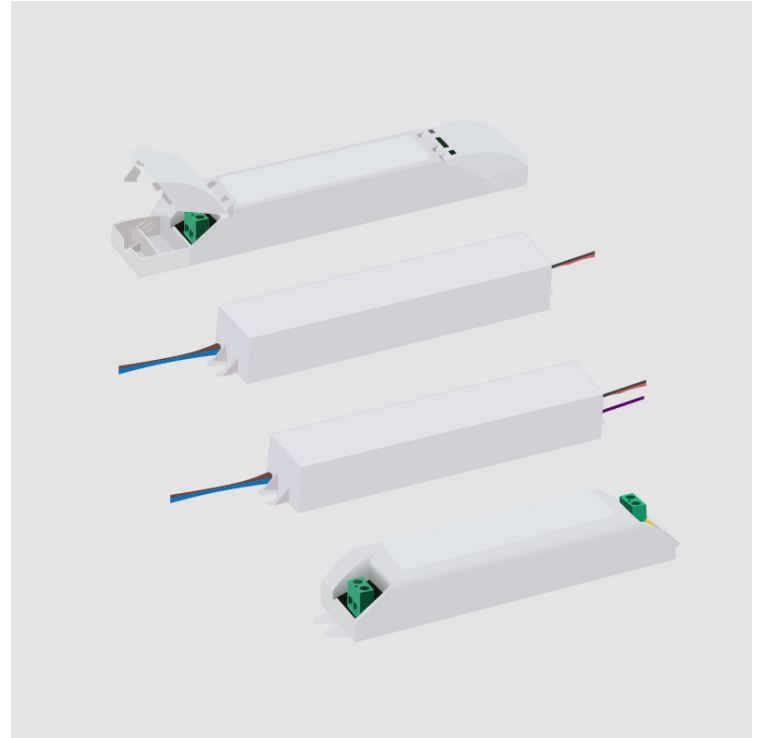

Driver Class: Class 2

Input Voltage (V): 120 - 277

Output Voltage (V): 12

RATINGS AND CERTIFICATIONS

Certified By: UR Listed

IP rating: Dry

LEGEND

	floor-mounted		pivotable		special LED (upon request) RGB, RGBW, tunable, gold+, meat+, art+, fashion+
	wall and ceiling: recessed and surface mounted		rotating		warm dim / natural dimming LED
	ceiling-mounted and wall-mounted		illuminate tilted		rechargeable battery powered
	wall-mounted		color of suspension cable		fixture with natural vivid LED (upon request)
	omni-directional light distribution		length of suspension cable		color rendering index
	direct light distribution		reflector degree selection		color temperature
	direct/indirect light distribution		super spot		lumen (luminous flux)
	indirect light distribution		lens		efficacy (lumens per watt)
	asymmetric light distribution		lens pack		Unified Glare Rating (UGR) range from 5-40
	aura light distribution		shine ring		marine grade (AISI 316 stainless steel)
	round wall or ceiling cut-out		integrated shine ring with diffuser		walk on
	square wall or ceiling cut-out		free individual colors 01-29		drive on
	the supplied jig specifies the cutout dimensions		individual colors: 00 (free of charge), 01-25 (extra charge)		Dark Sky Compliance
	minimum distance (meters) lamp - object		luminaire part to be colored (F1)		Americans with Disabilities Act (less than 4" off the wall located between 27"-84" from floor)
	recessed depth		luminaire part to be colored (F2)		lamp protected against explosion
	ceiling thickness in mm		luminaire part to be colored (F3)		blown glass using traditional methods by master glass blower
	ceiling thickness selection		luminaire part to be colored (F4)		acoustic material
	dimmable DP (phase), DV (0-10V), DD (dali), DS (step-dim)		luminaire part to be colored (F5)		protection class I, protection insulation
	included or excluded LED driver/transformer/control gear		color of 3-circuit adaptor		protection class II, protection insulation
	separately switchable		indirect diffuser		ETL Certified to UL and CSA Standards
	sensor		direct diffuser		UL Certified to UL and CSA Standards
	remote control		ball-proof (upon request)		CSA Certified to UL and CSA Standards
	available upon request		accessory		Certified for North American Standards