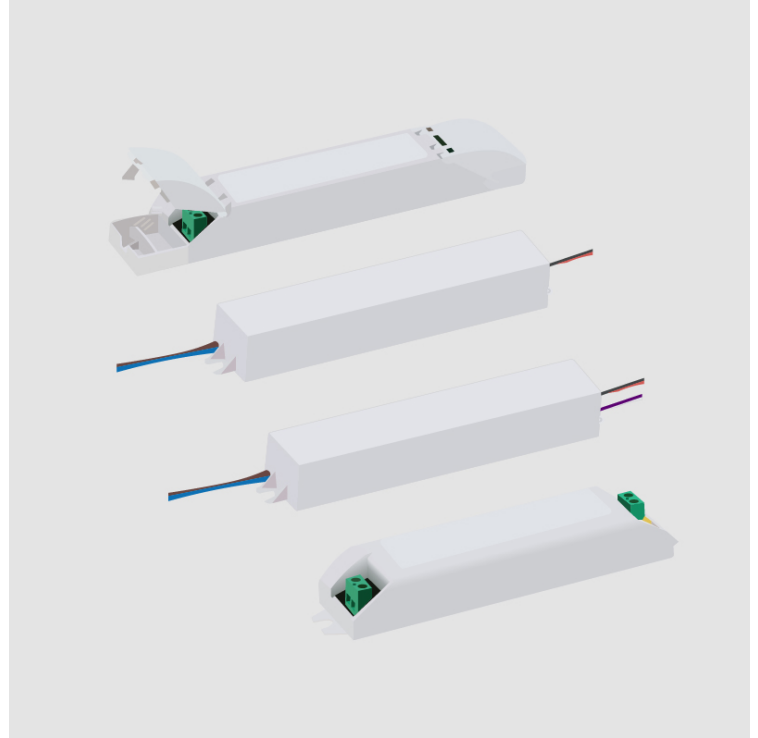

DND0250024MF

base number

DESCRIPTION

MeanWell - LPF-25-24 - Non-dimming - 25.2W - 24Vdc - 120-277Vac - LED power supply

1. To build a product code in our configurator select the specify button on the base model # product page
2. To build a manual product code on this datasheet choose from the options listed below in blue font and add the suffix to the base model #

GENERAL

Division: Architectural : Components : LED Drivers

PHYSICAL

Length (mm): 148

Length (in): 5 ¹³/₁₆

Width (mm): 40

Width (in): 1 ³⁷/₆₄

Height (mm): 32

Height (in): 1 ¹⁷/₆₄

Weight (kg): 0.36

Weight (lbs): 0.79

Fixture Material: Plastic

ELECTRICAL

Lamp Type: LED

Input Wattage (W): 28.8

Total Output Wattage (W): 25.2

Dimming: Non-Dimmable

Driver Type: Constant Voltage - Universal

Driver Class: Class 2

Input Voltage (V): 120 - 277

Output Voltage (V): 24

Constant Voltage (V): 13-24

RATINGS AND CERTIFICATIONS

Certified By: UR Listed

IP rating: IP67