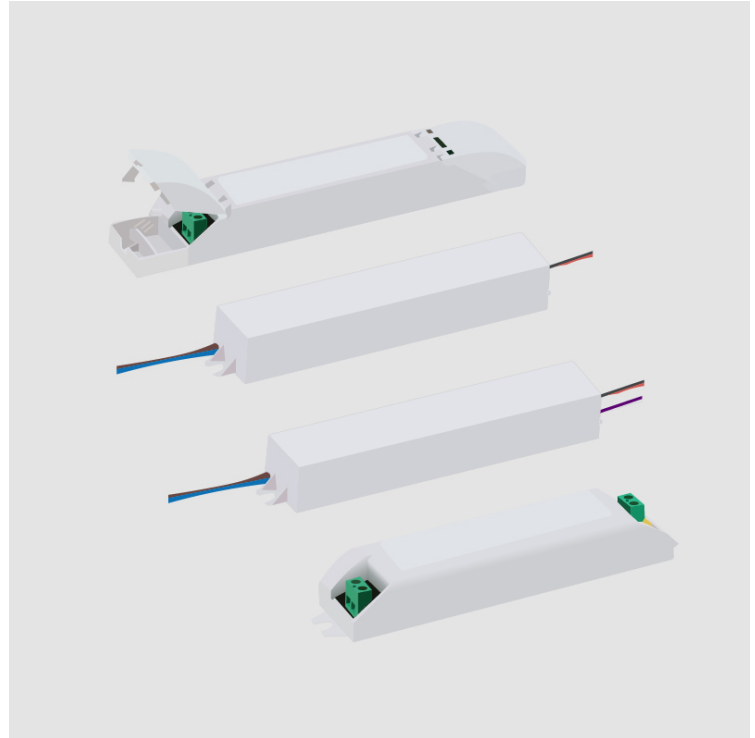

DND0350005MV

base number

DESCRIPTION

MeanWell - LPV-35-5 - Non-dimming - 35W - 5Vdc - 120Vac - LED power supply -Used with ENCP7 -Available with IP68-Outdoor Rated -Enclosure TBD

1. To build a product code in our configurator select the specify button on the base model # product page
2. To build a manual product code on this datasheet choose from the options listed below in blue font and add the suffix to the base model #

GENERAL

Division: Architectural : Components : LED Drivers

PHYSICAL

Length (mm): 148

Length (in): 5 ¹⁵/₁₆

Width (mm): 40

Width (in): 1 ⁵/₈

Height (mm): 30

Height (in): 1 ⁷/₃₂

Weight (kg): 0.34

Weight (lbs): 0.75

Fixture Material: Plastic

ELECTRICAL

Lamp Type: LED

Total Output Wattage (W): 0-30

Dimming: Non-Dimmable

Driver Type: Constant Voltage - 120Vac

Driver Class: Class 2

Input Voltage (V): 120

Output Voltage (V): 5

Constant Voltage (V): 0-5

LED

Efficiency (%): 77%

RATINGS AND CERTIFICATIONS

Certified By: UR Listed

IP rating: IP67