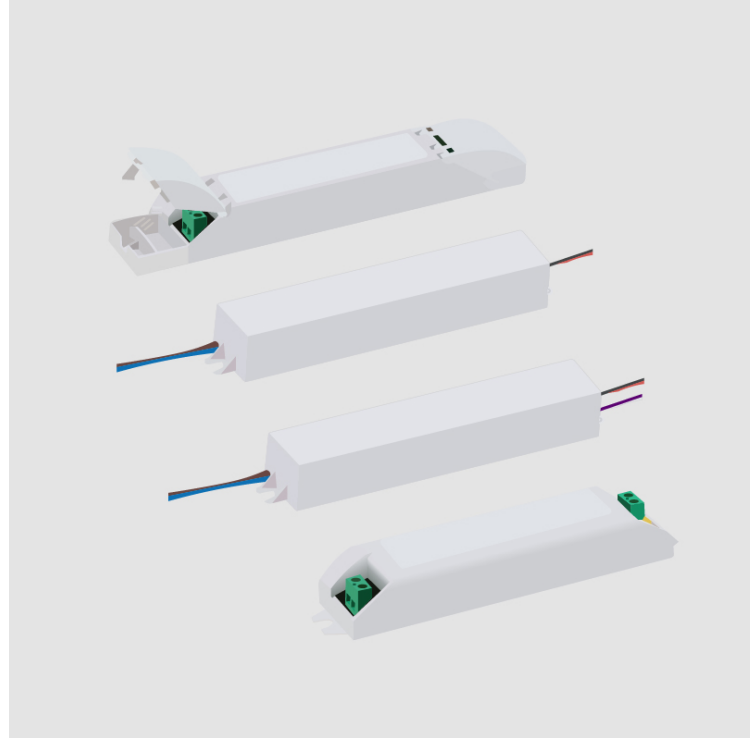

DND0350005MV

base number

DESCRIPTION

MeanWell - LPV-35-5 - Non-dimming - 35W - 5Vdc - 120Vac - LED power supply -Used with ENCP7 -Available with IP68-Outdoor Rated -Enclosure TBD

1. To build a product code in our configurator select the specify button on the base model # product page
2. To build a manual product code on this datasheet choose from the options listed below in blue font and add the suffix to the base model #

GENERAL

Division: Architectural : Components : LED Drivers

PHYSICAL

Length (mm): 148

Length (in): 5 ¹⁵/₁₆

Width (mm): 40

Width (in): 1 ⁵/₈

Height (mm): 30

Height (in): 1 ⁷/₃₂

Weight (kg): 0.34

Weight (lbs): 0.75

Fixture Material: Plastic

ELECTRICAL

Lamp Type: LED

Total Output Wattage (W): 0-30

Dimming: Non-Dimmable

Driver Type: Constant Voltage - 120Vac

Driver Class: Class 2

Input Voltage (V): 120

Output Voltage (V): 5

Constant Voltage (V): 0-5

LED

Efficiency (%): 77%

RATINGS AND CERTIFICATIONS

Certified By: UR Listed

IP rating: IP67