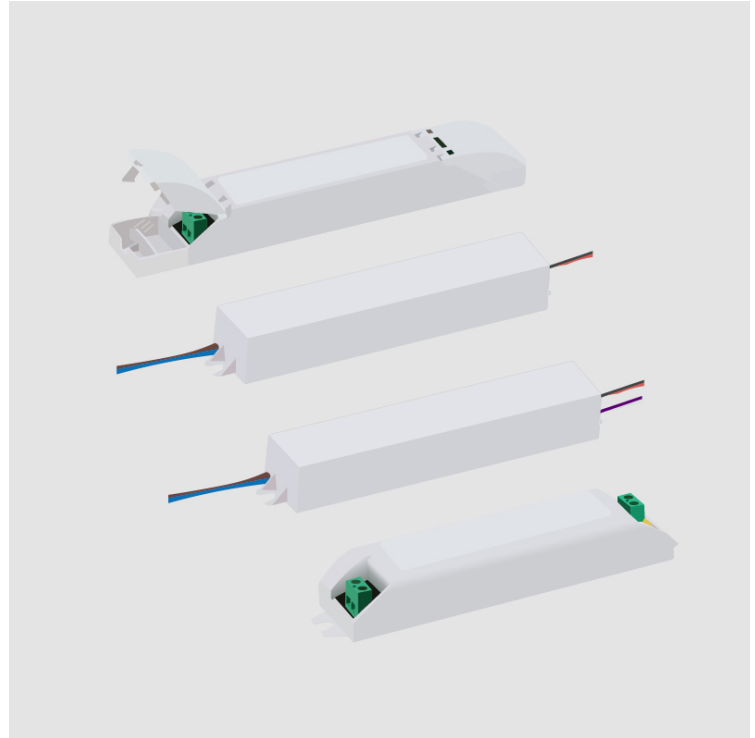

DND0350024MV

base number

DESCRIPTION

Mean Well LPV-35-24 -Used with ENCP5 -Available with IP68-Outdoor Rated - ENCP20, ENCP22

1. To build a product code in our configurator select the specify button on the base model # product page
2. To build a manual product code on this datasheet choose from the options listed below in blue font and add the suffix to the base model #

GENERAL

Division: Architectural : Components : LED Drivers

PHYSICAL

Length (mm): 148

Length (in): 5 ¹⁵/₁₆

Width (mm): 40

Width (in): 1 ⁵/₈

Height (mm): 30

Height (in): 1 ¹/₂

Weight (kg): 0.34

Weight (lbs): 0.75

Fixture Material: Plastic

ELECTRICAL

Lamp Type: LED

Total Output Wattage (W): 0-36

Dimming: Non-Dimmable

Driver Type: Constant Voltage - 120Vac

Driver Class: Class 2

Input Voltage (V): 120

Output Voltage (V): 24

Constant Voltage (V): 0-24

RATINGS AND CERTIFICATIONS

Certified By: UR Listed

IP rating: IP67