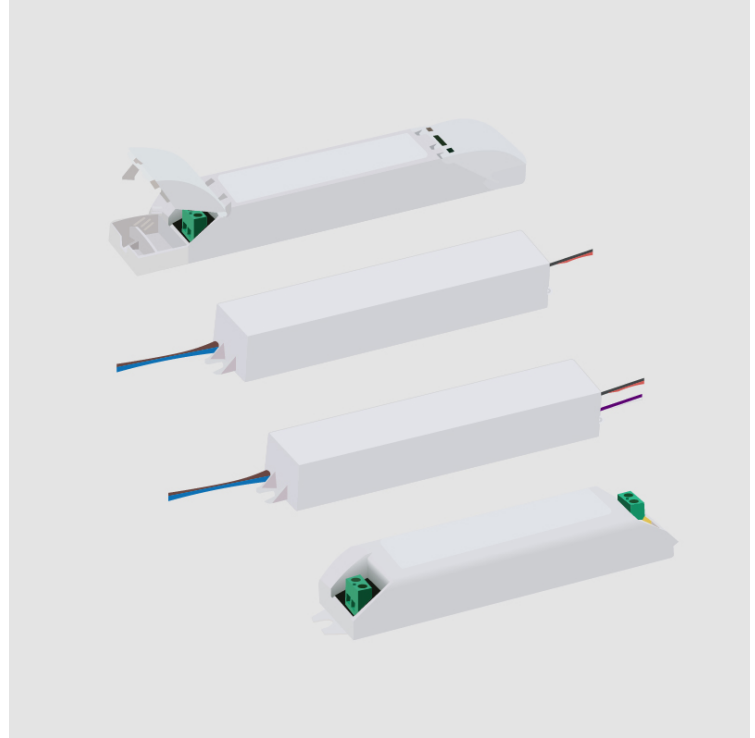

Input Voltage (V): 120 - 277

Output Voltage (V): 12

RATINGS AND CERTIFICATIONS

Certified By: UL Listed

Code Compliance: Title 24 commercial Installation

IP rating: IP20

LEGEND

	floor-mounted		pivotal		special LED (upon request) RGB, RGBW, tunable, gold+, meat+, art+, fashion+
	wall and ceiling: recessed and surface mounted		rotating		warm dim / natural dimming LED
	ceiling-mounted and wall-mounted		illuminate tilted		rechargeable battery powered
	wall-mounted		color of suspension cable		fixture with natural vivid LED (upon request)
	omni-directional light distribution		length of suspension cable		color rendering index
	direct light distribution		reflector degree selection		color temperature
	direct/indirect light distribution		super spot		lumen (luminous flux)
	indirect light distribution		lens		efficacy (lumens per watt)
	asymmetric light distribution		lens pack		Unified Glare Rating (UGR) range from 5-40
	aura light distribution		shine ring		marine grade (AISI 316 stainless steel)
	round wall or ceiling cut-out		integrated shine ring with diffuser		walk on
	square wall or ceiling cut-out		free individual colors 01-29		drive on
	the supplied jig specifies the cutout dimensions		individual colors: 00 (free of charge), 01-25 (extra charge)		Dark Sky Compliance
	minimum distance (meters) lamp - object		luminaire part to be colored (F1)		Americans with Disabilities Act (less than 4" off the wall located between 27"-84" from floor)
	recessed depth		luminaire part to be colored (F2)		lamp protected against explosion
	ceiling thickness in mm		luminaire part to be colored (F3)		blown glass using traditional methods by master glass blower
	ceiling thickness selection		luminaire part to be colored (F4)		acoustic material
	dimmable DP (phase), DV (0-10V), DD (dali), DS (step-dim)		luminaire part to be colored (F5)		protection class I, protection insulation
	included or excluded LED driver/transformer/control gear		color of 3-circuit adaptor		protection class II, protection insulation
	separately switchable		indirect diffuser		ETL Certified to UL and CSA Standards
	sensor		direct diffuser		UL Certified to UL and CSA Standards
	remote control		ball-proof (upon request)		CSA Certified to UL and CSA Standards
	available upon request		accessory		Certified for North American Standards