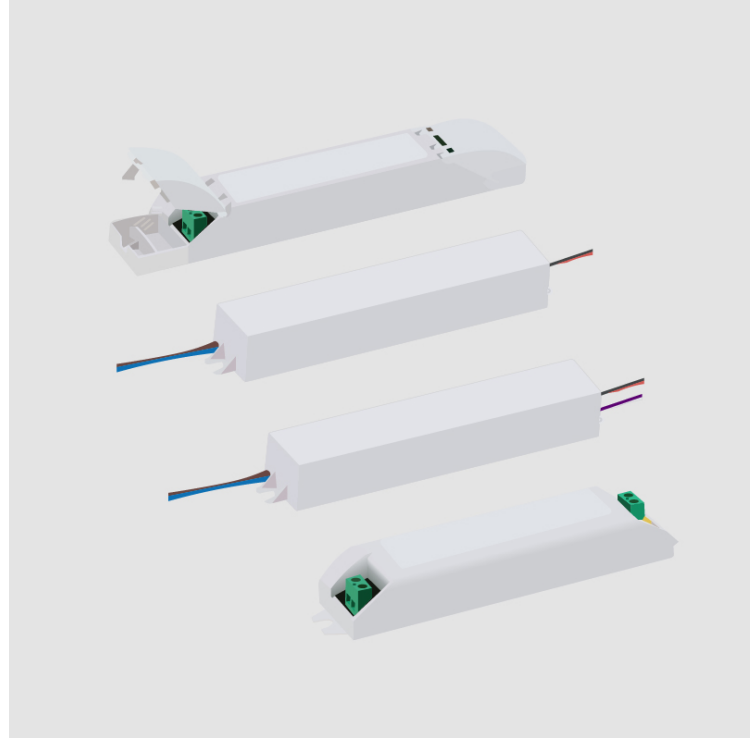

DND0400024EV

base number

DESCRIPTION

ERP - VLM40W-24 - Non-dimming - 40W - 24Vdc - 120 / 277Vac - LED power supply -
Used with ENCP12 -Available with IP68-Outdoor Rated -ENCP20, ENCP22

1. To build a product code in our configurator select the specify button on the base model # product page
2. To build a manual product code on this datasheet choose from the options listed below in blue font and add the suffix to the base model #

GENERAL

Division: Architectural : Components : LED Drivers

PHYSICAL

Length (mm): 144

Length (in): 5 ⁴³/₆₄

Width (mm): 21

Width (in): 53/64

Height (mm): 19.8

Height (in): 13/16

Fixture Material: Aluminum

ELECTRICAL

Lamp Type: LED

Total Output Wattage (W): 1.2-40

Dimming: Non-Dimmable

Driver Type: Constant Voltage - Universal

Driver Class: Class 2

Input Voltage (V): 120 - 277

Output Voltage (V): 24

LED

Efficiency (%): <92%

RATINGS AND CERTIFICATIONS

Certified By: UL Listed

Code Compliance: Title 24 commercial Installation

IP rating: IP20