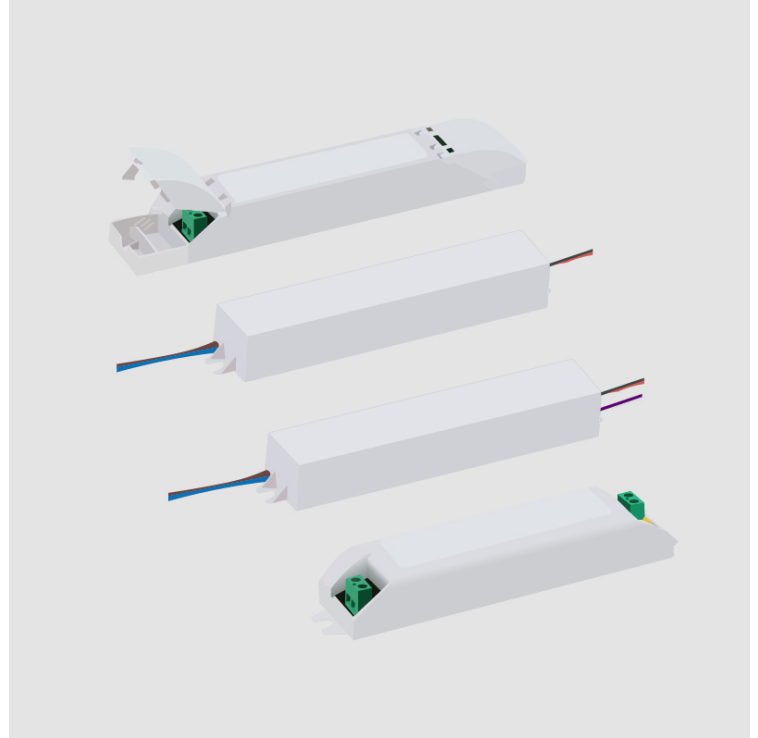

DND1000048TLC

base number

DESCRIPTION

Tridonic - LC 48V 100W DC-STR UNV FO Ip - 120-277Vac - 48Vdc - 96W - Non-dimming driver -Used with ENCP7 -Available with IP68 – Outdoor Rated – Enclosure TBD

1. To build a product code in our configurator select the specify button on the base model # product page
2. To build a manual product code on this datasheet choose from the options listed below in blue font and add the suffix to the base model #

GENERAL

Division: Architectural : Components

PHYSICAL

Length (mm): 425

Length (in): 16 ³/₄

Width (mm): 30

Width (in): 1 ³/₁₆

Height (mm): 21

Height (in): 13/16

Weight (kg): 0.756

Fixture Material: Metal

ELECTRICAL

Lamp Type: LED

Input Wattage (W): Max. 106

Total Output Wattage (W): 100

Dimming: Non-Dimmable

Driver Type: Constant Voltage - Universal

Driver Class: Class 2

Input Voltage (V): 120 - 277

Constant Voltage (V): 48Vdc

RATINGS AND CERTIFICATIONS

Certified By: CSA Certified to UL and CSA Standards