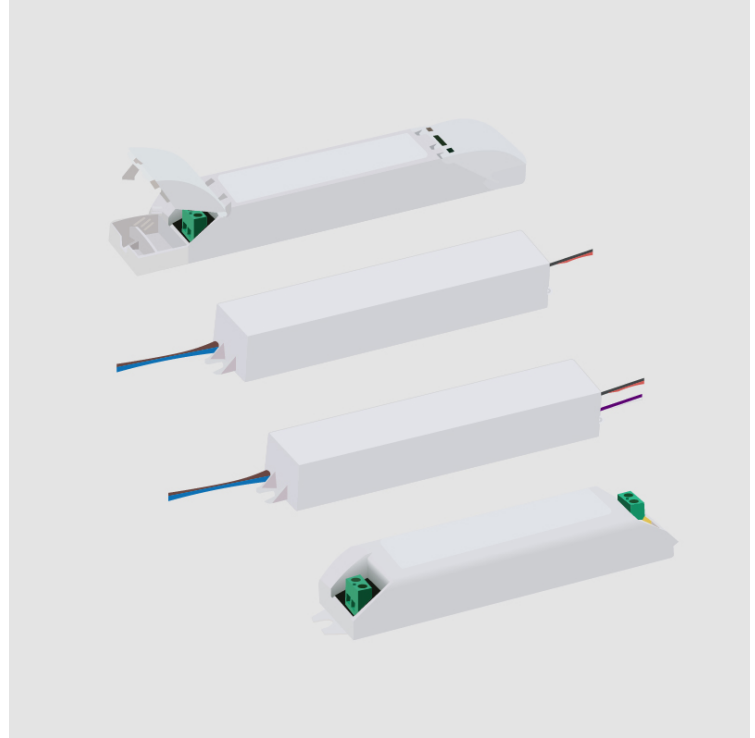

DND1000048TLC

base number

DESCRIPTION

Tridonic - LC 48V 100W DC-STR UNV FO Ip - 120-277Vac - 48Vdc - 96W - Non-dimming driver -Used with ENCP7 -Available with IP68 – Outdoor Rated – Enclosure TBD

1. To build a product code in our configurator select the specify button on the base model # product page
2. To build a manual product code on this datasheet choose from the options listed below in blue font and add the suffix to the base model #

GENERAL

Division: Architectural : Components

PHYSICAL

Length (mm): 425

Length (in): 16 ³/₄

Width (mm): 30

Width (in): 1 ³/₁₆

Height (mm): 21

Height (in): 13/16

Weight (kg): 0.756

Fixture Material: Metal

ELECTRICAL

Lamp Type: LED

Input Wattage (W): Max. 106

Total Output Wattage (W): 100

Dimming: Non-Dimmable

Driver Type: Constant Voltage - Universal

Driver Class: Class 2

Input Voltage (V): 120 - 277

Constant Voltage (V): 48Vdc

RATINGS AND CERTIFICATIONS

Certified By: CSA Certified to UL and CSA Standards