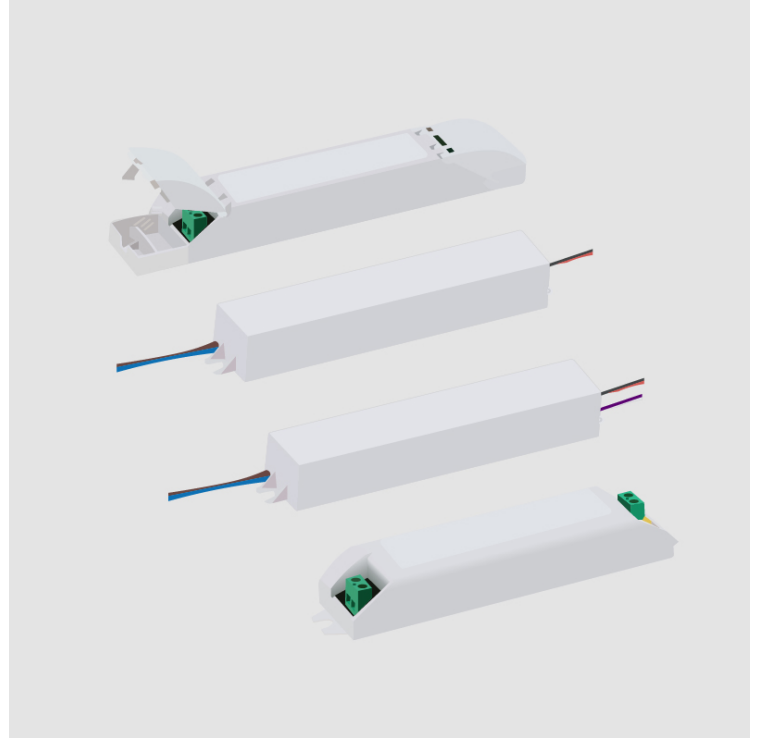

DPH0120350HC

base number

DESCRIPTION

HATCH - LC12-0350P-120-C - Phase Dimming - 2-12W - 350mA - 120Vac - LED power supply

1. To build a product code in our configurator select the specify button on the base model # product page
2. To build a manual product code on this datasheet choose from the options listed below in blue font and add the suffix to the base model #

GENERAL

Division: Architectural : Components : LED Drivers

PHYSICAL

Length (mm): 123.4

Length (in): 4 ⁵/₆₄

Width (mm): 33

Width (in): 1 ³/₆₄

Height (mm): 20

Height (in): 25/32

Fixture Material: Plastic

ELECTRICAL

Lamp Type: LED

Input Wattage (W): 15

Total Output Wattage (W): 2.1-11.2

Dimming: Phase Dimming (120Vac Only)

Driver Type: Constant Current - 120Vac

Driver Class: Class 2

Input Voltage (V): 120

Constant Current (MA): 350

Constant Voltage (V): 6-32

RATINGS AND CERTIFICATIONS

Certified By: UR Listed

IP rating: Dry / Damp