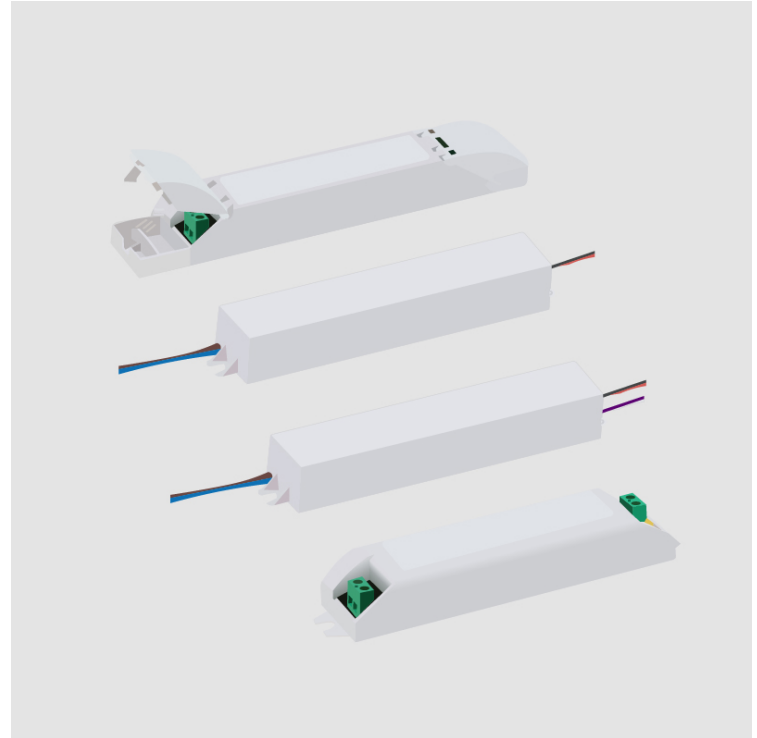

DPH0140350HC

base number

DESCRIPTION

Hatch - LC14-0350P-120-C - Phase Dimming - Dim-to-Off - 3.5-14W - 350mA - 120Vac - LED power supply -Used with ENCP1 -Available with IP68-Outdoor Rated -ENCP20, ENCP22

1. To build a product code in our configurator select the specify button on the base model # product page
2. To build a manual product code on this datasheet choose from the options listed below in blue font and add the suffix to the base model #

GENERAL

Division: Architectural : Components : LED Drivers

PHYSICAL

Length (mm): 123

Length (in): 4 ⁵⁹/₆₄

Width (mm): 33

Width (in): 1 ⁹/₆₄

Height (mm): 20

Height (in): 25/32

Fixture Material: Plastic

ELECTRICAL

Lamp Type: LED

Input Wattage (W): 17

Total Output Wattage (W): 3.5-14

Dimming: Phase Dimming (120Vac Only)

Driver Type: Constant Current - 120Vac

Driver Class: Class 2

Input Voltage (V): 120

Constant Current (mA): 350

Constant Voltage (V): 10-40

RATINGS AND CERTIFICATIONS

Certified By: UR Listed

IP rating: Dry / Damp