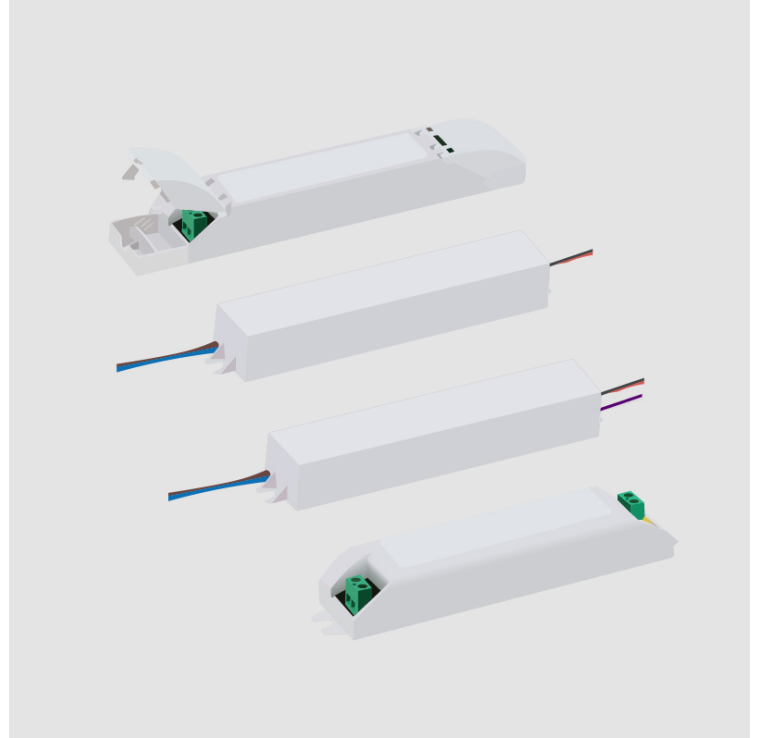

DPH0140350HC

base number

DESCRIPTION

Hatch - LC14-0350P-120-C - Phase Dimming - Dim-to-Off - 3.5-14W - 350mA - 120Vac - LED power supply -Used with ENCP1 -Available with IP68-Outdoor Rated -ENCP20, ENCP22

1. To build a product code in our configurator select the specify button on the base model # product page
2. To build a manual product code on this datasheet choose from the options listed below in blue font and add the suffix to the base model #

GENERAL

Division: Architectural : Components : LED Drivers

PHYSICAL

Length (mm): 123

Length (in): 4 ⁵⁹/₆₄

Width (mm): 33

Width (in): 1 ⁹/₆₄

Height (mm): 20

Height (in): 25/32

Fixture Material: Plastic

ELECTRICAL

Lamp Type: LED

Input Wattage (W): 17

Total Output Wattage (W): 3.5-14

Dimming: Phase Dimming (120Vac Only)

Driver Type: Constant Current - 120Vac

Driver Class: Class 2

Input Voltage (V): 120

Constant Current (mA): 350

Constant Voltage (V): 10-40

RATINGS AND CERTIFICATIONS

Certified By: UR Listed

IP rating: Dry / Damp