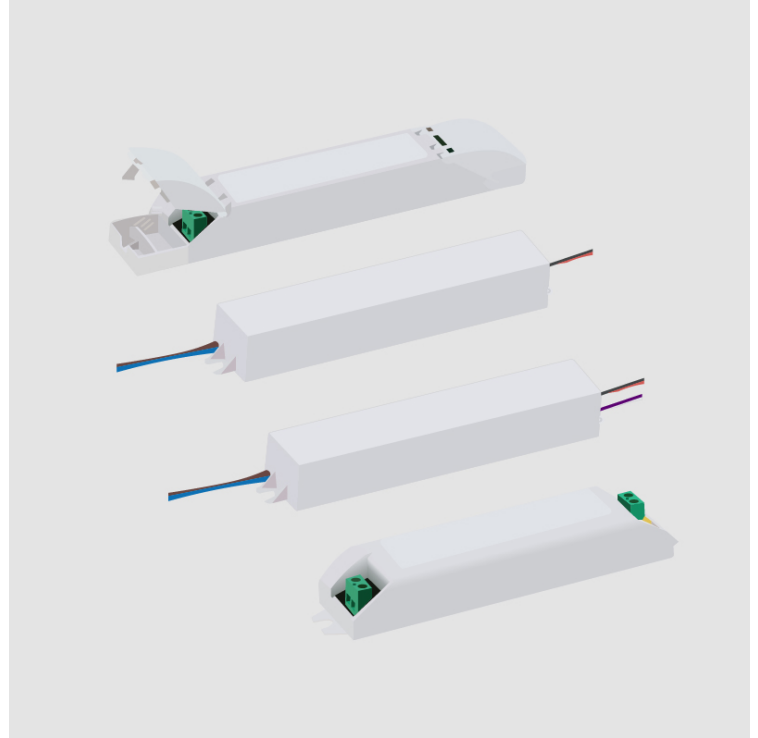

DPH0140500HC

base number

DESCRIPTION

Hatch - LC14-0500P-120-C - Phase Dimming - Dim-to-Off - 5-14W - 500mA - 120Vac - LED power supply -Used with ENCP1 -Available with IP68-Outdoor Rated -ENCP20, ENCP22

1. To build a product code in our configurator select the specify button on the base model # product page
2. To build a manual product code on this datasheet choose from the options listed below in blue font and add the suffix to the base model #

GENERAL

Division: Architectural : Components : LED Drivers

PHYSICAL

Length (mm): 123

Length (in): 4 ⁵⁹/₆₄

Width (mm): 33

Width (in): 1 ⁹/₆₄

Height (mm): 20

Height (in): 25/32

Fixture Material: Plastic

ELECTRICAL

Lamp Type: LED

Input Wattage (W): 17

Total Output Wattage (W): 5-14

Dimming: Phase Dimming (120Vac Only)

Driver Type: Constant Current - 120Vac

Driver Class: Class 2

Input Voltage (V): 120

Constant Current (mA): 500

Constant Voltage (V): 10-28

RATINGS AND CERTIFICATIONS

Certified By: UR Listed

IP rating: Dry / Damp