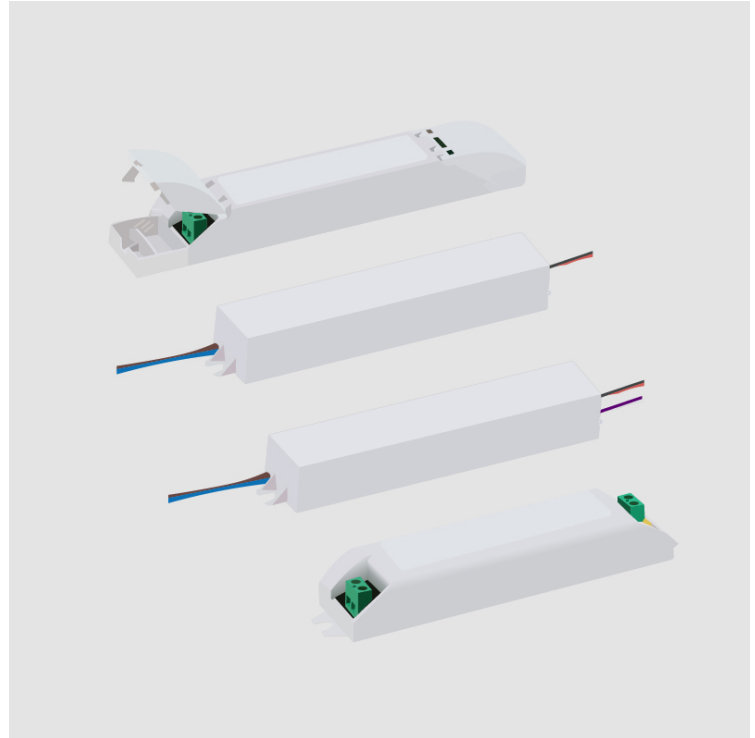

DPH0300024ST

base number

DESCRIPTION

SCPower / KVF-24030-TDW - Phase dimmable @120Vac - 3-30W - 24Vdc - 120/277Vac
- LED power supply

1. To build a product code in our configurator select the specify button on the base model # product page
2. To build a manual product code on this datasheet choose from the options listed below in blue font and add the suffix to the base model #

GENERAL

Division: Architectural : Components : LED Drivers

PHYSICAL

Length (mm): 155

Length (in): 6 $\frac{1}{16}$

Width (mm): 54

Width (in): 2 $\frac{1}{8}$

Height (mm): 20

Height (in): 3/4

Weight (kg): 0.21

Weight (lbs): 0.46

Fixture Material: Plastic

ELECTRICAL

Lamp Type: LED

Total Output Wattage (W): 3-30

Dimming: Phase Dimming (120Vac Only)

Driver Type: Constant Voltage- Universal

Driver Class: Class 2

Housing: ENCP6

Input Voltage (V): 120 - 277

Output Voltage (V): 24

Constant Voltage (V): 21.5-25.5

RATINGS AND CERTIFICATIONS

Certified By: UL Listed

IP rating: IP20