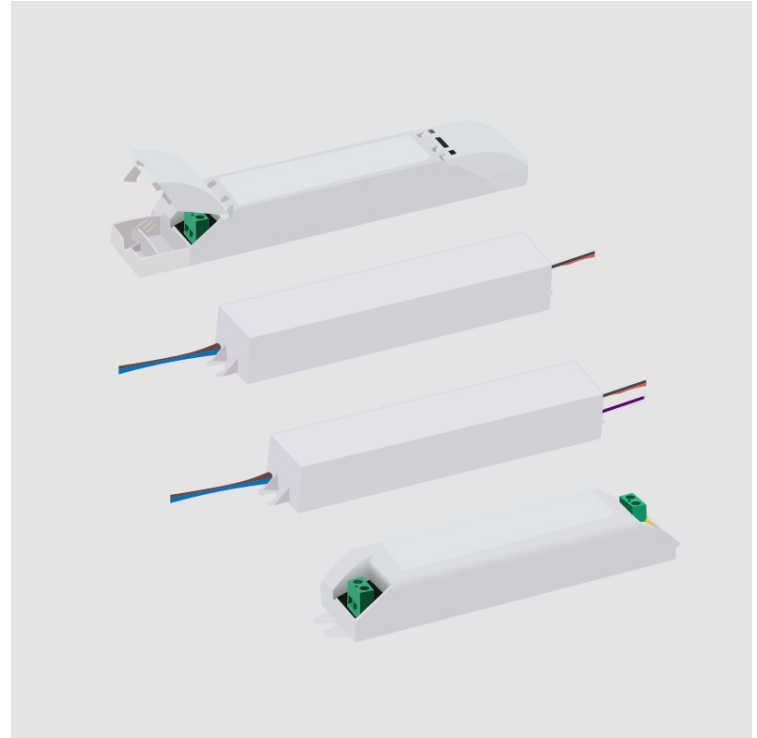

DPH0600012EL

base number

DESCRIPTION

EMCOD - MLE60-12DC - Phase dimming (LE / TE) @120Vac only - 3-60W - 12Vdc - 120-277Vac - (Outdoor) LED power supply w/UL approved enclosure

1. To build a product code in our configurator select the specify button on the base model # product page
2. To build a manual product code on this datasheet choose from the options listed below in blue font and add the suffix to the base model #

GENERAL

Division: Architectural : Components : LED Drivers

PHYSICAL

Length (mm): 187.96

Length (in): 7 ³/₈

Width (mm): 91.94

Width (in): 3 ⁵/₈

Height (mm): 25.9

Height (in): 1

Weight (kg): 0.1

Weight (lbs): 0.24

Fixture Material: Metal

ELECTRICAL

Lamp Type: LED

Total Output Wattage (W): 3-60

Dimming: Phase Dimming (120Vac Only)

Driver Type: Constant Voltage - Universal

Driver Class: Class 2

Input Voltage (V): 120 - 277

Output Voltage (V): 12

Constant Voltage (V): 12

LED

Efficiency (%): 90

RATINGS AND CERTIFICATIONS

Certified By: UL Listed

IP rating: IP67