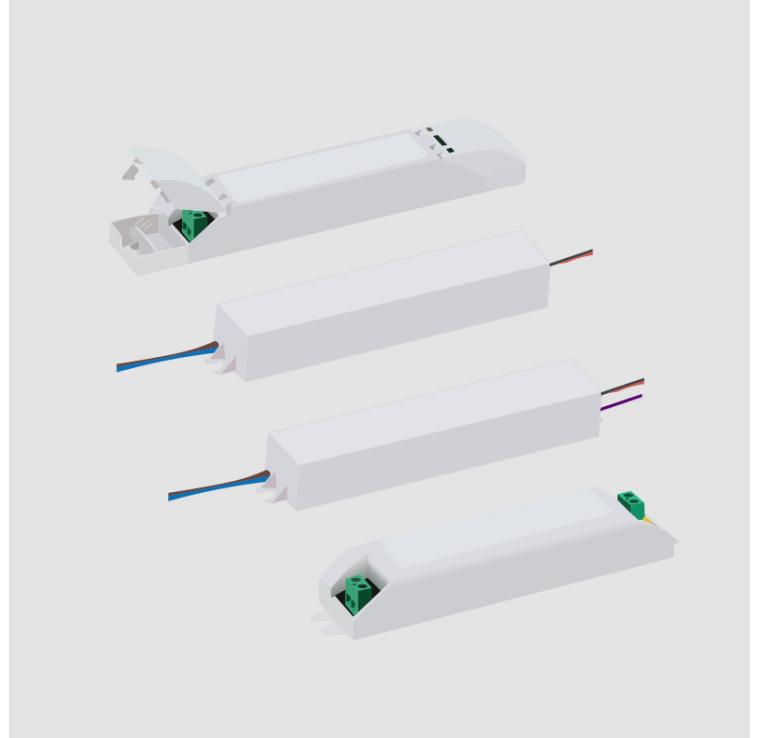

DPH0600024EL

base number

DESCRIPTION

EMCOD - MLE60-24DC - Phase dimming (LE / TE) @120Vac only - 3-60W - 24Vdc - 120-277Vac - (Outdoor) LED power supply w/UL approved enclosure

1. To build a product code in our configurator select the specify button on the base model # product page
2. To build a manual product code on this datasheet choose from the options listed below in blue font and add the suffix to the base model #

GENERAL

Division: Architectural : Components : LED Drivers

PHYSICAL

Length (mm): 187.96

Length (in): 7 ³/₈

Width (mm): 91.94

Width (in): 3 ⁵/₈

Height (mm): 25.9

Height (in): 1

Weight (kg): 0.1

Weight (lbs): 0.24

Fixture Material: Metal

ELECTRICAL

Lamp Type: LED

Total Output Wattage (W): 3-60

Dimming: Phase Dimming (120Vac Only)

Driver Type: Constant Voltage - Universal

Input Voltage (V): 120 - 277

Output Voltage (V): 24

Constant Voltage (V): 24

LED

Efficiency (%): 90

RATINGS AND CERTIFICATIONS

Certified By: UL Listed

IP rating: IP67