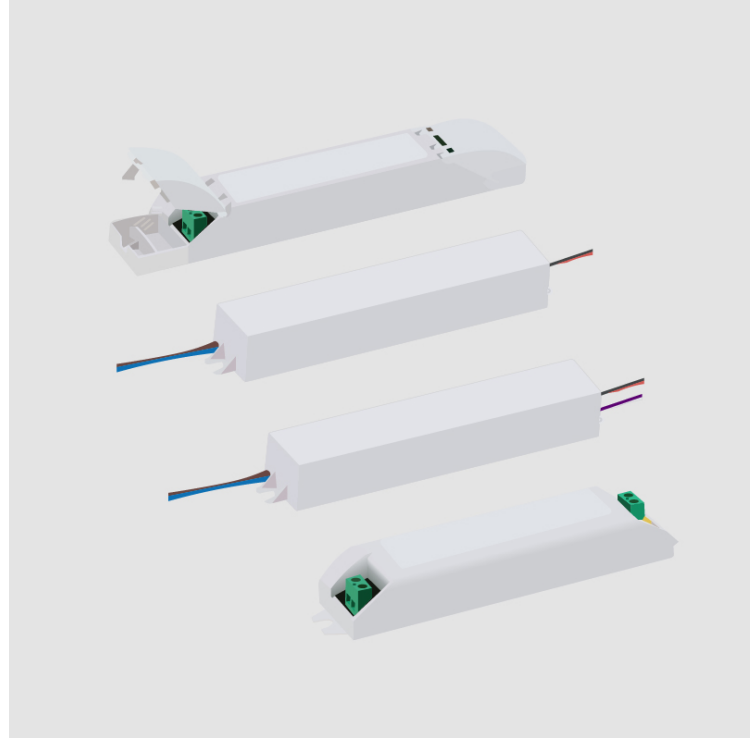

DPH0600024ST

base number

DESCRIPTION

SCPower / KVF-24060-TDW - Phase dimmable @120Vac - 3-60W - 24Vdc - 120/277Vac
- LED power supply

1. To build a product code in our configurator select the specify button on the base model # product page
2. To build a manual product code on this datasheet choose from the options listed below in blue font and add the suffix to the base model #

GENERAL

Division: Architectural : Components : LED Drivers

PHYSICAL

Length (mm): 155

Length (in): 6 $\frac{7}{64}$

Width (mm): 54

Width (in): 2 $\frac{1}{8}$

Height (mm): 20

Height (in): 25/32

Weight (kg): 0.21

Weight (lbs): 0.46

Fixture Material: Plastic

ELECTRICAL

Lamp Type: LED

Total Output Wattage (W): 3-30

Dimming: Phase Dimming (120Vac Only)

Driver Type: Constant Voltage- Universal

Driver Class: Class 2

Input Voltage (V): 120 - 277

Output Voltage (V): 24

Constant Voltage (V): 21.5-25.5

RATINGS AND CERTIFICATIONS

Certified By: UL Listed

IP rating: IP20