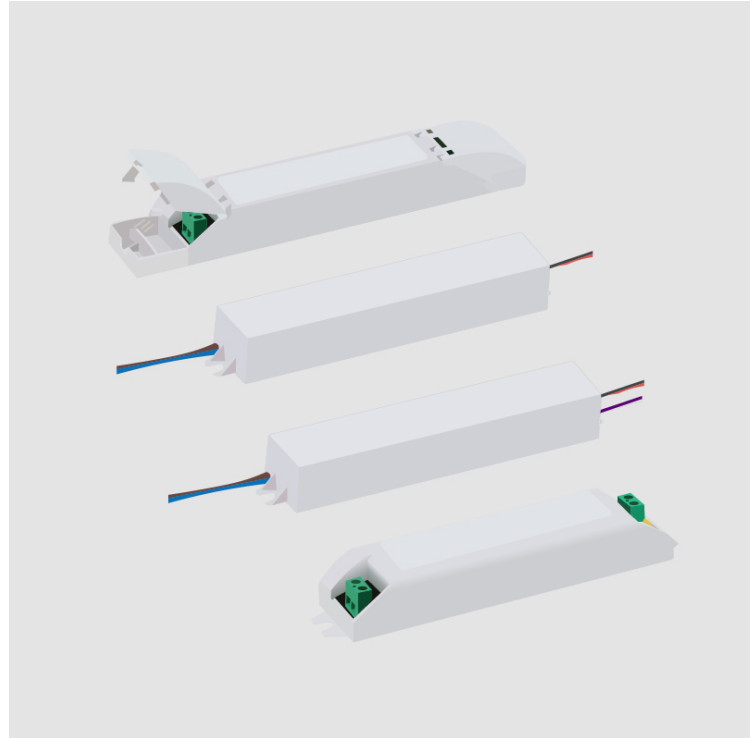

DPH0960024EL

base number

DESCRIPTION

EMCOD - MLE96-24DC - Phase dimming (LE / TE) @120Vac only - 4.8-96W - 24Vdc - 120-277Vac - (Outdoor) LED power supply w/UL approved enclosure

1. To build a product code in our configurator select the specify button on the base model # product page
2. To build a manual product code on this datasheet choose from the options listed below in blue font and add the suffix to the base model #

GENERAL

Division: Architectural : Components : LED Drivers

PHYSICAL

Length (mm): 221

Length (in): 8 ⁴⁹/₆₃

Width (mm): 93

Width (in): 3 ²¹/₃₂

Height (mm): 39

Height (in): 1 ¹⁷/₃₂

Weight (kg): 0.14

Weight (lbs): 0.3

Fixture Material: Metal

ELECTRICAL

Lamp Type: LED

Total Output Wattage (W): 4.8-96

Dimming: Phase Dimming (120Vac Only)

Driver Type: Constant Voltage - Universal

Driver Class: Class 2

Input Voltage (V): 120 - 277

Output Voltage (V): 24

Constant Voltage (V): 24

LED

Efficiency (%): 90

RATINGS AND CERTIFICATIONS

Certified By: UL Listed

IP rating: IP67