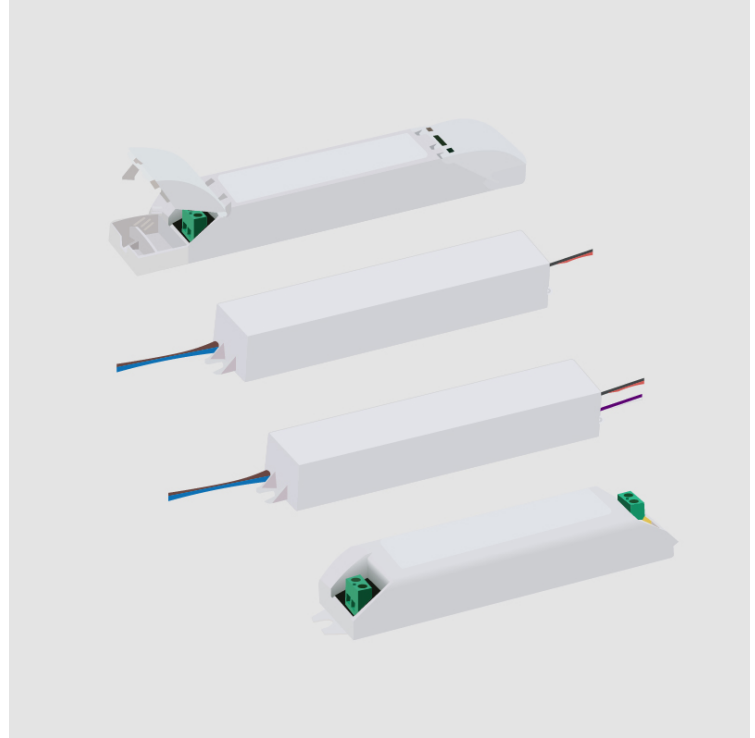

PROJECT
TYPE
SPECIFIER
QUANTITY
DATE

DTM0110350ES

base number

DESCRIPTION

ERP - ESS015W-0350-32 - 0-10Vdc & Phase [Leading and Trailing Edge @120Vac only] dimming - 7.4- 11.2W - 350mA - 120 / 277Vac - LED power supply -Used with ENCP3 - Available with IP68-Outdoor Rated -ENCP20, ENCP22

1. To build a product code in our configurator select the specify button on the base model # product page
2. To build a manual product code on this datasheet choose from the options listed below in blue font and add the suffix to the base model #

GENERAL

Division: Architectural : Components : LED Drivers

PHYSICAL

Length (mm): 84

Length (in): 3 1/3

Width (mm): 40

Width (in): 1 9/16

Height (mm): 25.2

Height (in): 1

Weight (kg): 0.154

Weight (lbs): 0.339

Fixture Material: Plastic

ELECTRICAL

Lamp Type: LED

Total Output Wattage (W): 7.35-11.2

Dimming: Tri-Mode (Non-Dimming and Phase Dimming (120Vac only) and 0-10V Dimming)

Driver Type: Constant Current - Universal

Driver Class: Class 2

Input Voltage (V): 120 - 277

Constant Current (mA): 350

Constant Voltage (V): 21-32

RATINGS AND CERTIFICATIONS

Certified By: UR Listed

Code Compliance: Title 24 commercial Installation

IP rating: Dry / Damp