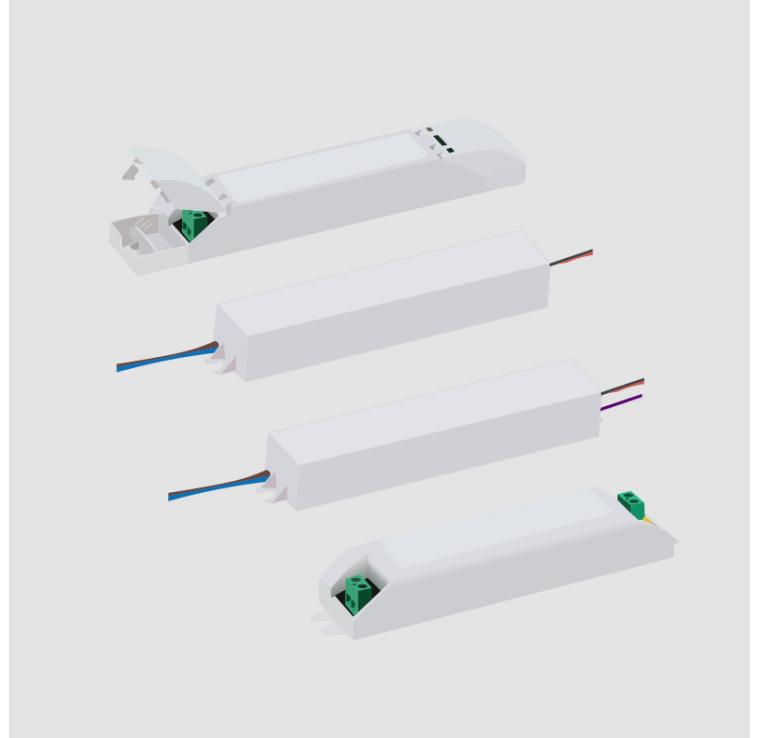

DTM0120700ES

base number

DESCRIPTION

ERP - ESS015W-700-18 - 0-10Vdc & Phase [Leading and Trailing Edge @120Vac only]
dimming - 7-12.6W - 700mA - 120 / 277Vac - LED power supply -Used with ENCP3 -
Available with IP68-Outdoor Rated -ENCP20, ENCP22

1. To build a product code in our configurator select the specify button on the base model # product page
2. To build a manual product code on this datasheet choose from the options listed below in blue font and add the suffix to the base model #

GENERAL

Division: Architectural

PHYSICAL

Length (mm): 84

Length (in): 3 ⁵/₁₆

Width (mm): 40

Width (in): 1 ⁹/₁₆

Height (mm): 25

Height (in): 1

Weight (kg): 0.154

Weight (lbs): 0.339

Fixture Material: Plastic

ELECTRICAL

Lamp Type: LED

Total Output Wattage (W): 7-12.6

Dimming: Tri-Mode (Non-Dimming and Phase Dimming (120Vac only) and 0-10V Dimming)

Driver Type: Constant Current - Universal

Driver Class: Class 2

Input Voltage (V): 120 - 277

Constant Current (MA): 700

Constant Voltage (V): 10-18

RATINGS AND CERTIFICATIONS

Certified By: UR Listed

Code Compliance: Title 24 commercial Installation

IP rating: Dry / Damp