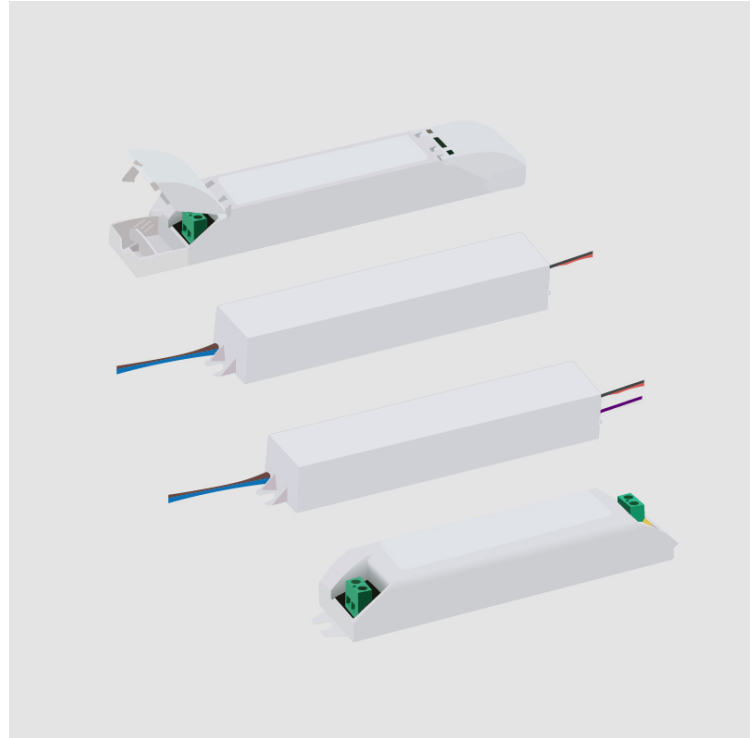

DTM0150350ES

base number

DESCRIPTION

ERP - ESS015W-0350-42 - 0-10Vdc & Phase [Leading and Trailing Edge @120Vac only] dimming - 15W - 350mA - 120 / 277Vac - LED power supply -Used with ENCP3 - Available with IP68-Outdoor Rated -ENCP20, ENCP22

1. To build a product code in our configurator select the specify button on the base model # product page
2. To build a manual product code on this datasheet choose from the options listed below in blue font and add the suffix to the base model #

GENERAL

Division: Architectural : Components : LED Drivers

PHYSICAL

Length (mm): 84

Length (in): 3 ¹/₂

Width (mm): 40

Width (in): 1 ⁹/₁₆

Height (mm): 25.2

Height (in): 1

Weight (kg): 0.154

Weight (lbs): 0.339

Fixture Material: Plastic

ELECTRICAL

Lamp Type: LED

Total Output Wattage (W): 8.4-14.7

Dimming: Tri-Mode (Non-Dimming and Phase Dimming (120Vac only) and 0-10V Dimming)

Driver Type: Constant Current - Universal

Driver Class: Class 2

Input Voltage (V): 120 - 277

Constant Current (mA): 350

Constant Voltage (V): 28-42

Upon Request: 0-10Vdc dimming / Phase dimming @120Vac only / 277Vac

RATINGS AND CERTIFICATIONS

Certified By: UR Listed

Code Compliance: Title 24 commercial Installation

IP rating: Dry / Damp