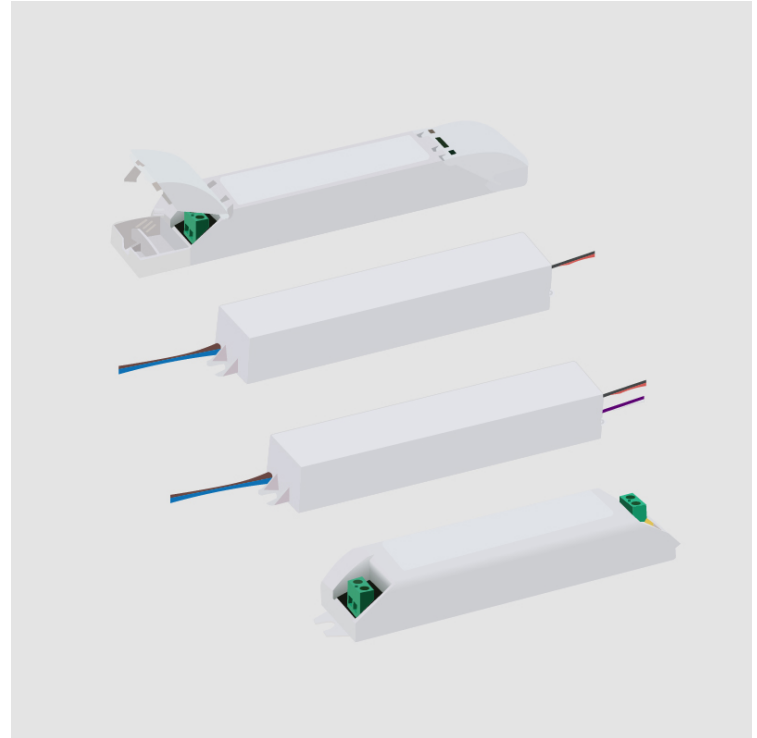

DTM0200350ES

base number

DESCRIPTION

ERP - ESS020W-0350-56 - 0-10Vdc & Phase [Leading and Trailing Edge @120Vac only] dimming - 20W - 350mA - 120 / 277Vac - LED power supply -Used with ENCP3 - Available with IP68-Outdoor Rated -ENCP20, ENCP22

1. To build a product code in our configurator select the specify button on the base model # product page
2. To build a manual product code on this datasheet choose from the options listed below in blue font and add the suffix to the base model #

PHYSICAL

Length (mm): 84
Length (in): 3 ²/₃
Width (mm): 40
Width (in): 1 ⁹/₁₆
Height (mm): 25.2
Height (in): 1
Weight (kg): 0.154
Weight (lbs): 0.339
Fixture Material: Plastic

ELECTRICAL

Lamp Type: LED
Total Output Wattage (W): 20
Dimming: Tri-Mode (Non-Dimming and Phase Dimming (120Vac only) and 0-10V Dimming)
Driver Type: Constant Current - Universal
Driver Class: Class 2
Input Voltage (V): 120 - 277
Constant Current (MA): 350
Constant Voltage (V): 40-56
Upon Request: 0-10Vdc dimming / Phase dimming @120Vac only / 277Vac

RATINGS AND CERTIFICATIONS

Certified By: UR Listed
Code Compliance: Title 24 commercial Installation
IP rating: Dry / Damp