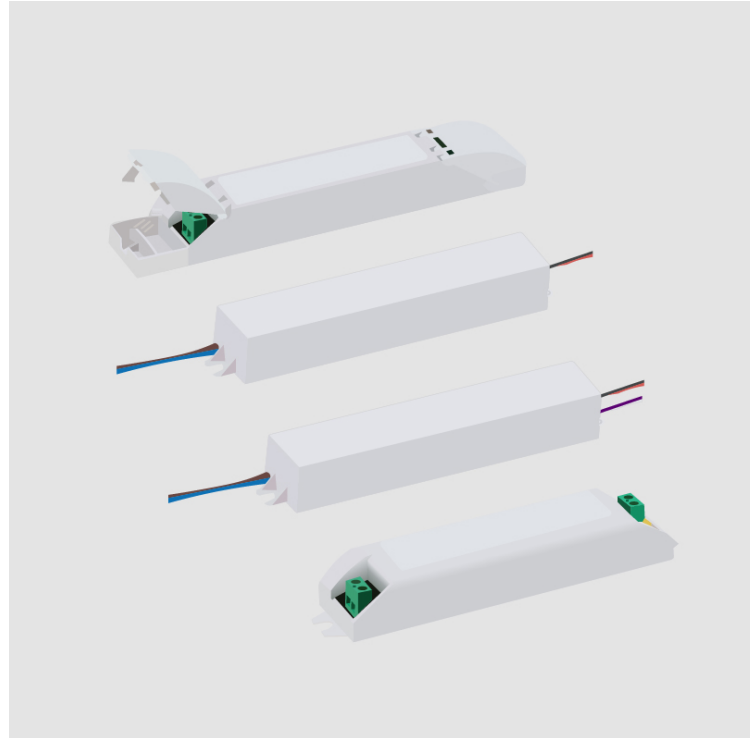

DTM0221050ES

base number

DESCRIPTION

ERP - ESS030W-1050-21 - 0-10Vdc & Phase [Leading and Trailing Edge @120Vac only] dimming - 22W - 1050mA - 120 / 277Vac - LED power supply -Used with ENCP3 - Available with IP68-Outdoor Rated -ENCP20, ENCP22

1. To build a product code in our configurator select the specify button on the base model # product page
2. To build a manual product code on this datasheet choose from the options listed below in blue font and add the suffix to the base model #

PHYSICAL

Length (mm): 84

Length (in): 3 ²/₃

Width (mm): 40

Width (in): 1 ⁹/₁₆

Height (mm): 25.2

Height (in): 1

Weight (kg): 0.154

Weight (lbs): 0.339

Fixture Material: Plastic

ELECTRICAL

Lamp Type: LED

Total Output Wattage (W): 13.3-22.1

Dimming: Tri-Mode (Non-Dimming and Phase Dimming (120Vac only) and 0-10V Dimming)

Driver Type: Constant Current - Universal

Driver Class: Class 2

Input Voltage (V): 120 - 277

Constant Current (MA): 1050

Constant Voltage (V): 14-21

RATINGS AND CERTIFICATIONS

Certified By: UR Listed

Code Compliance: Title 24 commercial Installation

IP rating: Dry / Damp