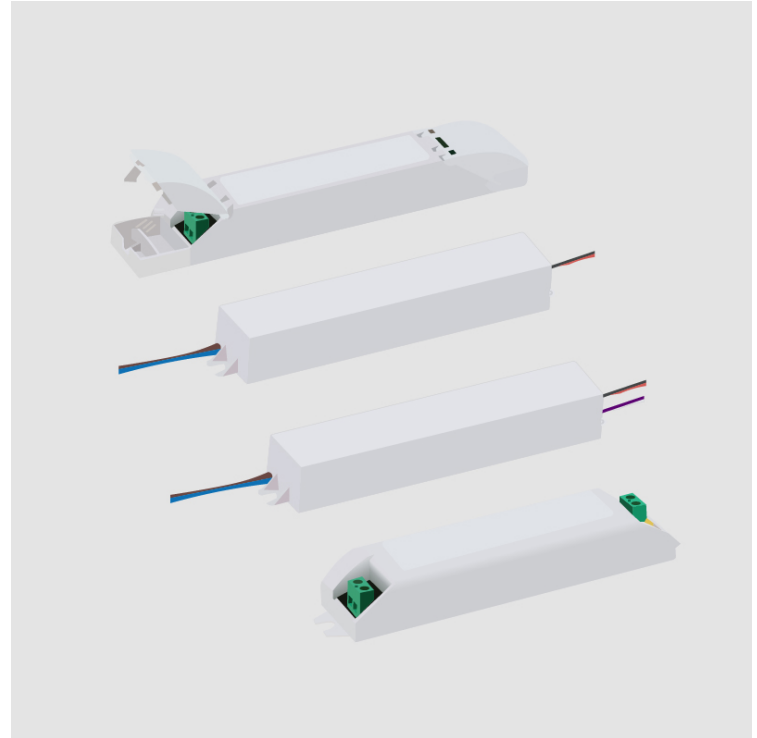

DTM0501050EP

base number

DESCRIPTION

ERP - ESP050W-1050-42 - 0-10Vdc & Phase [Leading and Trailing Edge @120Vac only] dimming - 44.1W - 1050mA - 120 / 277Vac - LED power supply -Used with ENCP6 - Available with IP68-Outdoor Rated -ENCP20, ENCP22

1. To build a product code in our configurator select the specify button on the base model # product page
2. To build a manual product code on this datasheet choose from the options listed below in blue font and add the suffix to the base model #

GENERAL

Division: Architectural

PHYSICAL

Length (mm): 90

Length (in): 3 1/2

Width (mm): 60

Width (in): 2 3/8

Height (mm): 27.2

Height (in): 1 1/8

Fixture Material: Plastic

ELECTRICAL

Lamp Type: LED

Total Output Wattage (W): 25.2-44.1

Dimming: Tri-Mode (Non-Dimming and Phase Dimming (120Vac only) and 0-10V Dimming)

Driver Type: Constant Current - Universal

Driver Class: Class 2

Input Voltage (V): 120 - 277

Constant Current (MA): 1050

Constant Voltage (V): 24-42

Upon Request: 0-10Vdc dimming / Phase dimming @120Vac only / 277Vac

RATINGS AND CERTIFICATIONS

Certified By: UR Listed

Code Compliance: Title 24 commercial Installation

IP rating: Dry / Damp