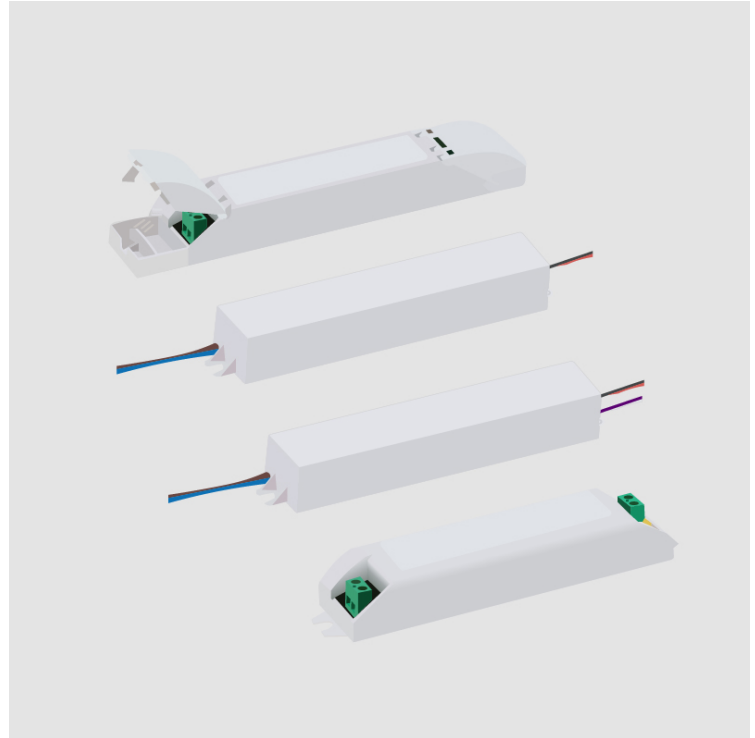

DVO0120350HB

base number

DESCRIPTION

Hatch - LC12-0350Z-UNV-B - 0-10Vdc Dimming - 6-11.9W - 350mA - 120-277Vac - LED power supply

1. To build a product code in our configurator select the specify button on the base model # product page
2. To build a manual product code on this datasheet choose from the options listed below in blue font and add the suffix to the base model #

GENERAL

Division: Architectural : Components : LED Drivers

PHYSICAL

Shape: Rectangle

Length (mm): 80

Length (in): $3 \frac{5}{32}$

Width (mm): 34.7

Width (in): $1 \frac{3}{8}$

Height (mm): 20.3

Height (in): $13/16$

Weight (kg): 0.11

Weight (lbs): 0.24

Fixture Finish: BLK

Fixture Material: Plastic

ELECTRICAL

Lamp Type: LED

Input Wattage (W): 15

Total Output Wattage (W): 5.95-11.9

Dimming: 0-10V Dimming

Driver Type: Constant Current - Universal

Driver Class: Class 2

Input Voltage (V): 120 - 277

Constant Current (mA): 350

Constant Voltage (V): 17-34

RATINGS AND CERTIFICATIONS

Certified By: UR Listed

IP rating: Dry / Damp